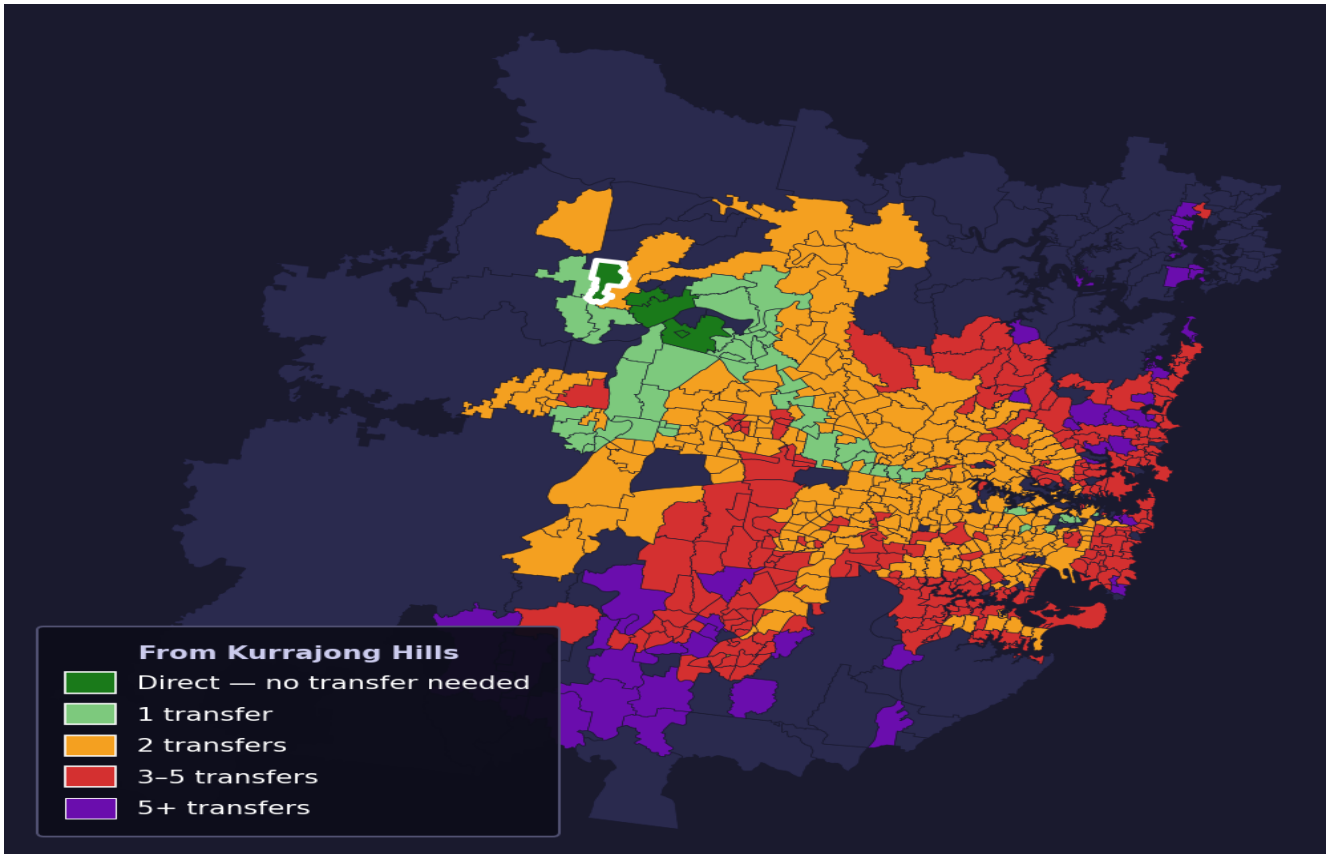

Kurrajong Hills

Rank #514 of 781 suburbs

Composite 56 /100	Journey Quality 35 /100	Cost Efficiency 98 /100	Connectivity 53 /100
------------------------------------	--	--	---------------------------------------

Direct (0 transfers)	4 of 781
1 transfer	48 of 781
2 transfers	292 of 781
3-5 transfers	259 of 781
5+ transfers	177 of 781

Destination	Time	Single Trip	Weekly
Sydney CBD	125 min	\$4.03	\$40.30/wk
Parramatta	94 min	\$4.03	\$40.30/wk
Sydney Airport	171 min	\$5.53	
Macquarie Park	163 min	\$7.07	\$50.00/wk
Olympic Park	159 min	\$9.54	\$50.00/wk