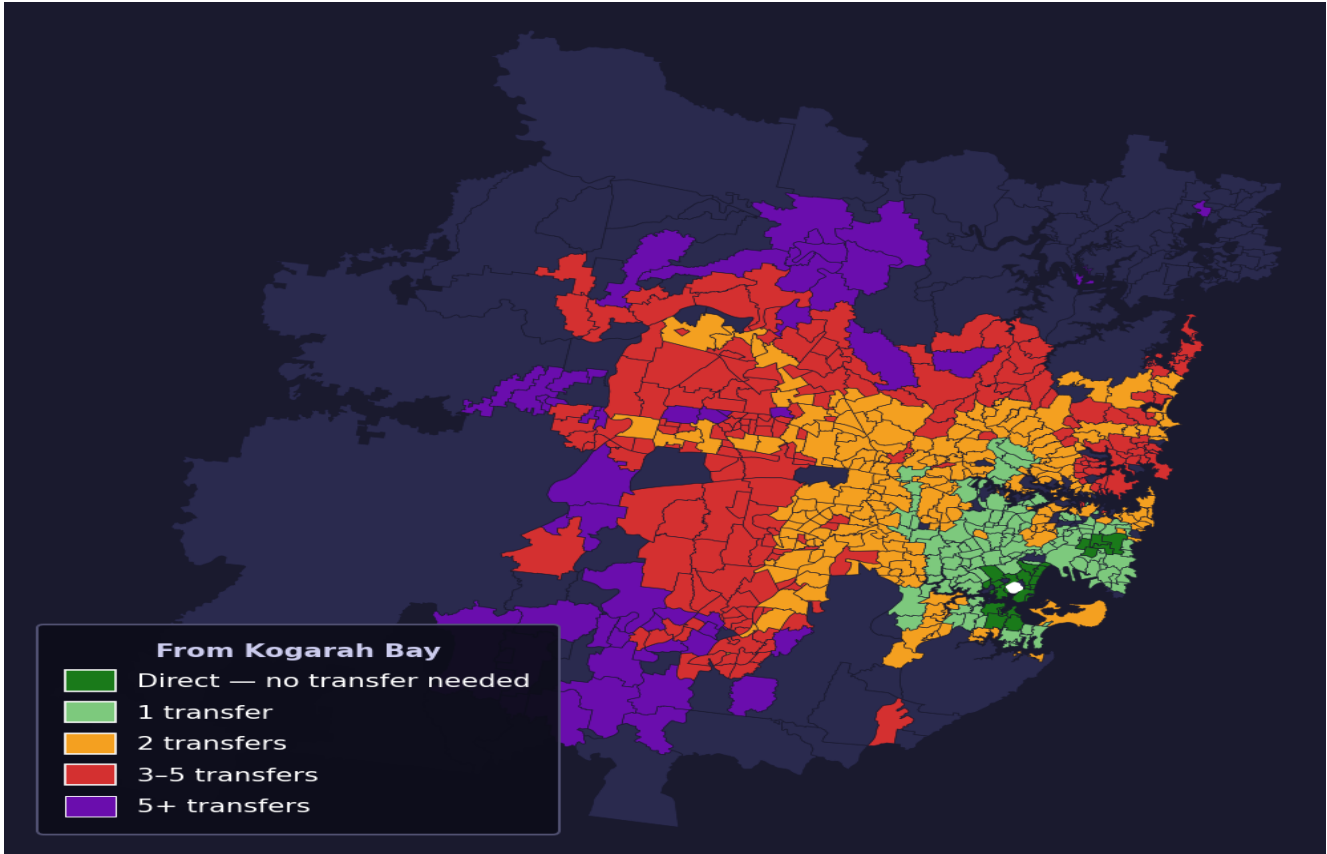

Kogarah Bay

Rank #389 of 781 suburbs

Composite 62 _{/100}	Journey Quality 50 _{/100}	Cost Efficiency 90 _{/100}	Connectivity 58 _{/100}
---	---	---	--

Direct (0 transfers)	26 of 781
1 transfer	121 of 781
2 transfers	237 of 781
3-5 transfers	205 of 781
5+ transfers	191 of 781

Destination	Time	Single Trip	Weekly
Sydney CBD	97 min	\$6.02	\$47.41/wk
Parramatta	158 min	\$8.74	\$50.00/wk
Sydney Airport	78 min	\$4.73	
Macquarie Park	141 min	\$7.64	\$50.00/wk
Olympic Park	125 min	\$7.05	\$50.00/wk