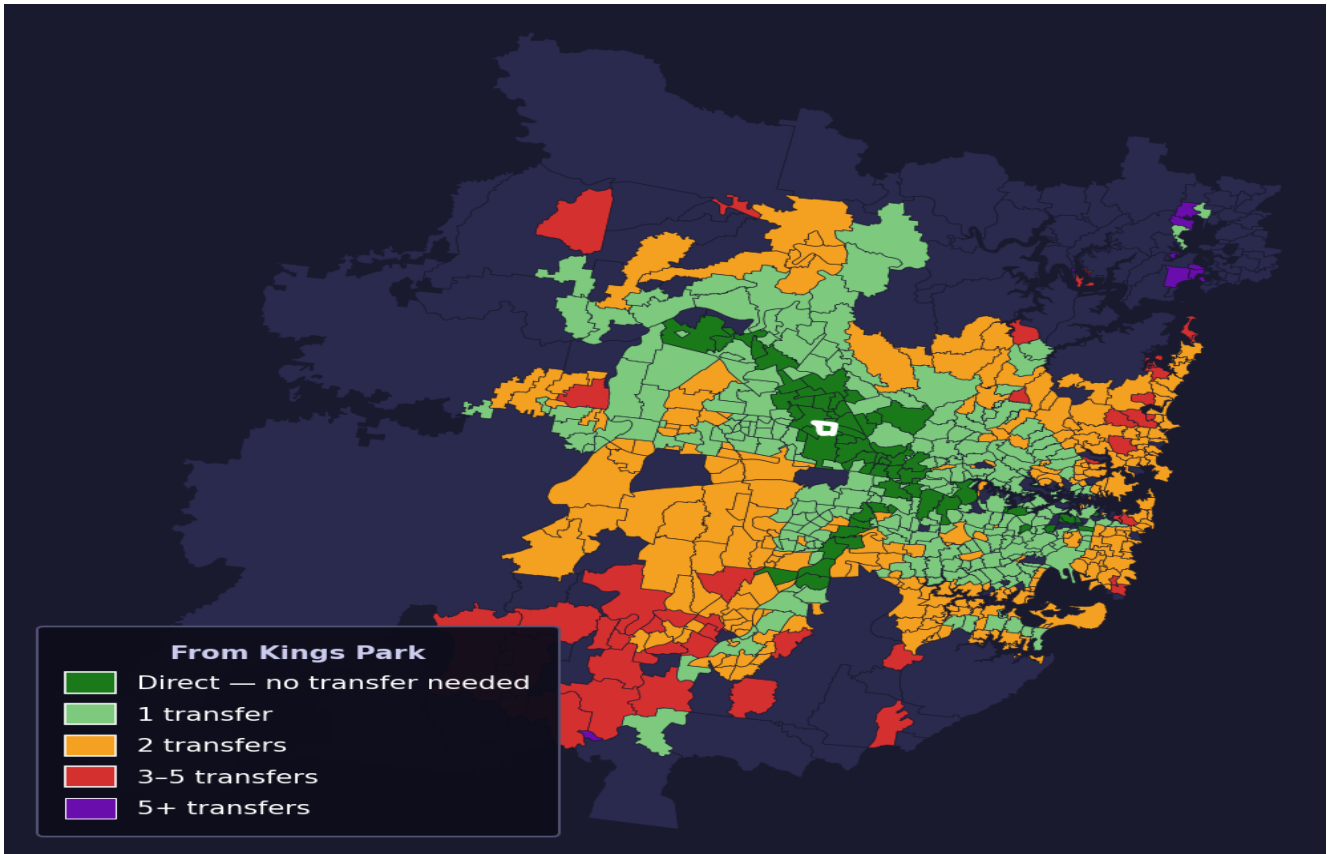

Kings Park

Rank #271 of 781 suburbs

Composite 68 /100	Journey Quality 48 /100	Cost Efficiency 92 /100	Connectivity 77 /100
------------------------------------	--	--	---------------------------------------

Transfers	Count
Direct (0 transfers)	62 of 781
1 transfer	271 of 781
2 transfers	268 of 781
3-5 transfers	47 of 781
5+ transfers	132 of 781

Destination	Time	Single Trip	Weekly
Sydney CBD	101 min	\$5.19	\$46.12/wk
Parramatta	56 min	\$4.32	\$42.86/wk
Sydney Airport	156 min	\$7.75	
Macquarie Park	103 min	\$6.00	\$50.00/wk
Olympic Park	148 min	\$7.86	\$50.00/wk