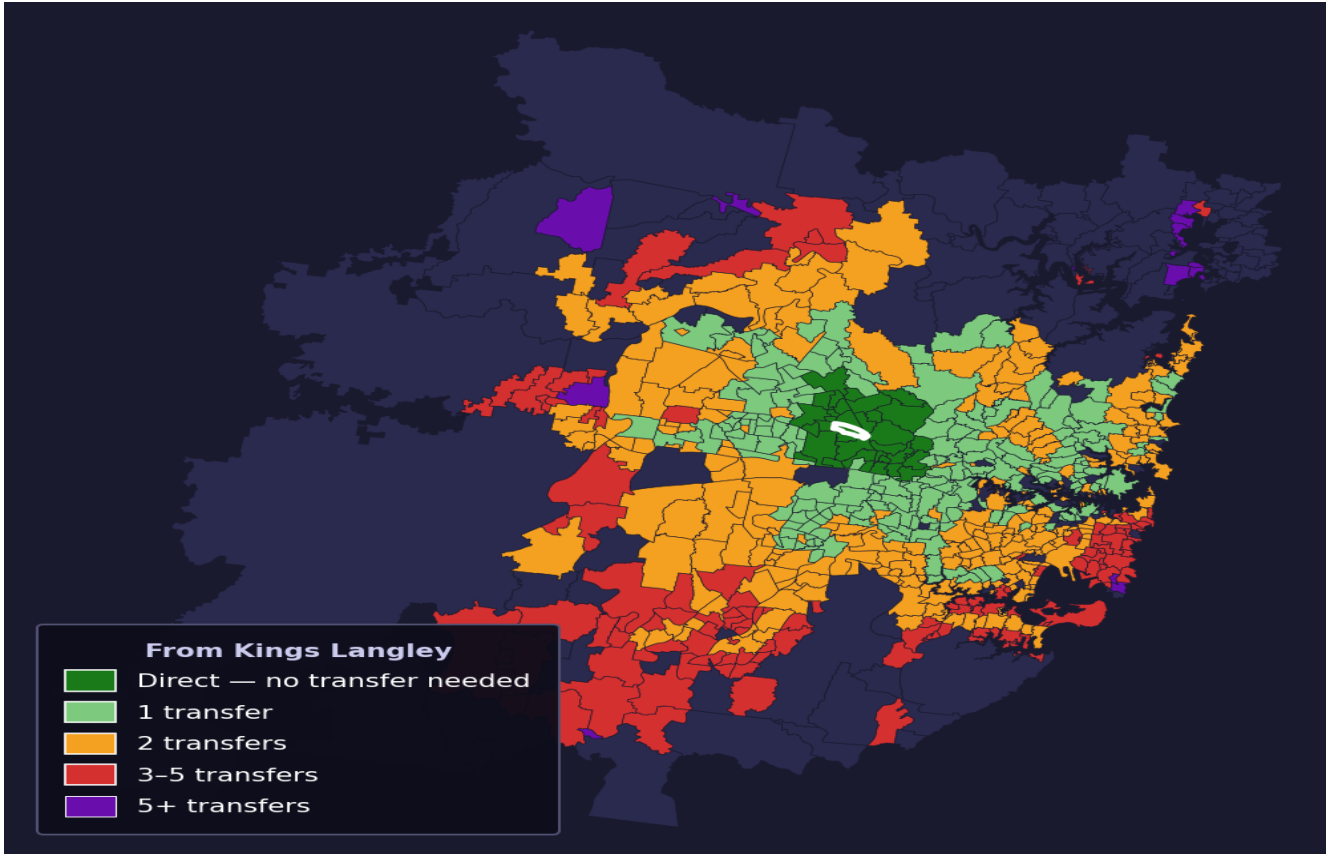

Kings Langley

Rank #329 of 781 suburbs

| | | | |
|------------------------------------|--|--|---------------------------------------|
| Composite 65 /100 | Journey Quality 50 /100 | Cost Efficiency 89 /100 | Connectivity 68 /100 |
|------------------------------------|--|--|---------------------------------------|

| | |
|-----------------------------|-------------------|
| Direct (0 transfers) | 34 of 781 |
| 1 transfer | 202 of 781 |
| 2 transfers | 277 of 781 |
| 3-5 transfers | 128 of 781 |
| 5+ transfers | 139 of 781 |

| Destination | Time | Single Trip | Weekly |
|----------------|---------|-------------|------------|
| Sydney CBD | 99 min | \$5.79 | \$50.00/wk |
| Parramatta | 31 min | \$4.03 | \$40.30/wk |
| Sydney Airport | 159 min | \$7.51 | |
| Macquarie Park | 79 min | \$5.21 | \$50.00/wk |
| Olympic Park | 112 min | \$6.68 | \$50.00/wk |