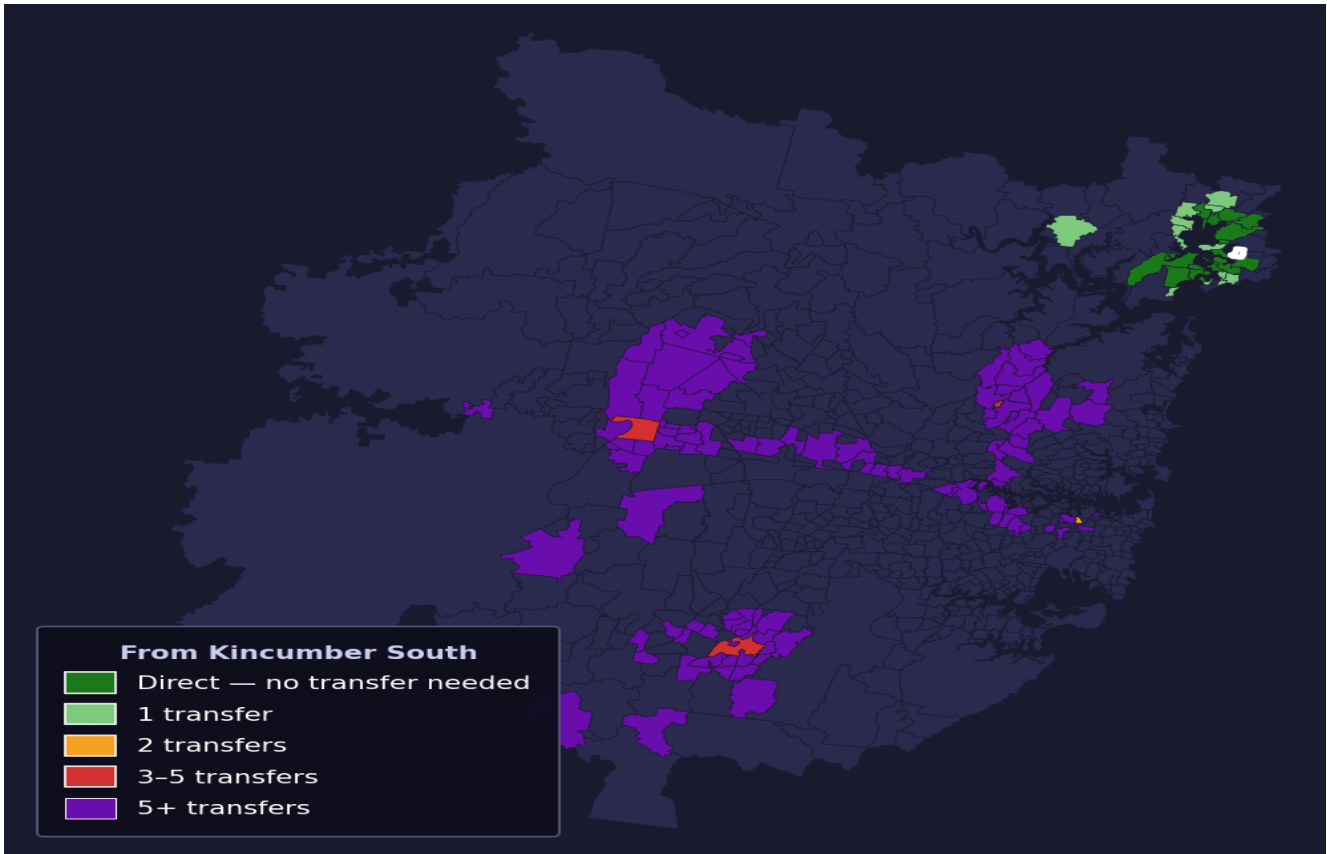

Kincumber South

Rank #764 of 781 suburbs

Composite 42 /100	Journey Quality 42 /100	Cost Efficiency 92 /100	Connectivity 1 /100
------------------------------------	--	--	--------------------------------------

Direct (0 transfers)	20 of 781
1 transfer	12 of 781
2 transfers	1 of 781
3-5 transfers	3 of 781
5+ transfers	744 of 781

Destination	Time	Single Trip	Weekly
Sydney CBD	113 min	\$6.42	\$50.00/wk
Parramatta	202 min	\$10.55	\$50.00/wk
Sydney Airport	200 min	\$9.09	
Macquarie Park	147 min	\$8.25	\$50.00/wk
Olympic Park	176 min	\$13.46	\$50.00/wk