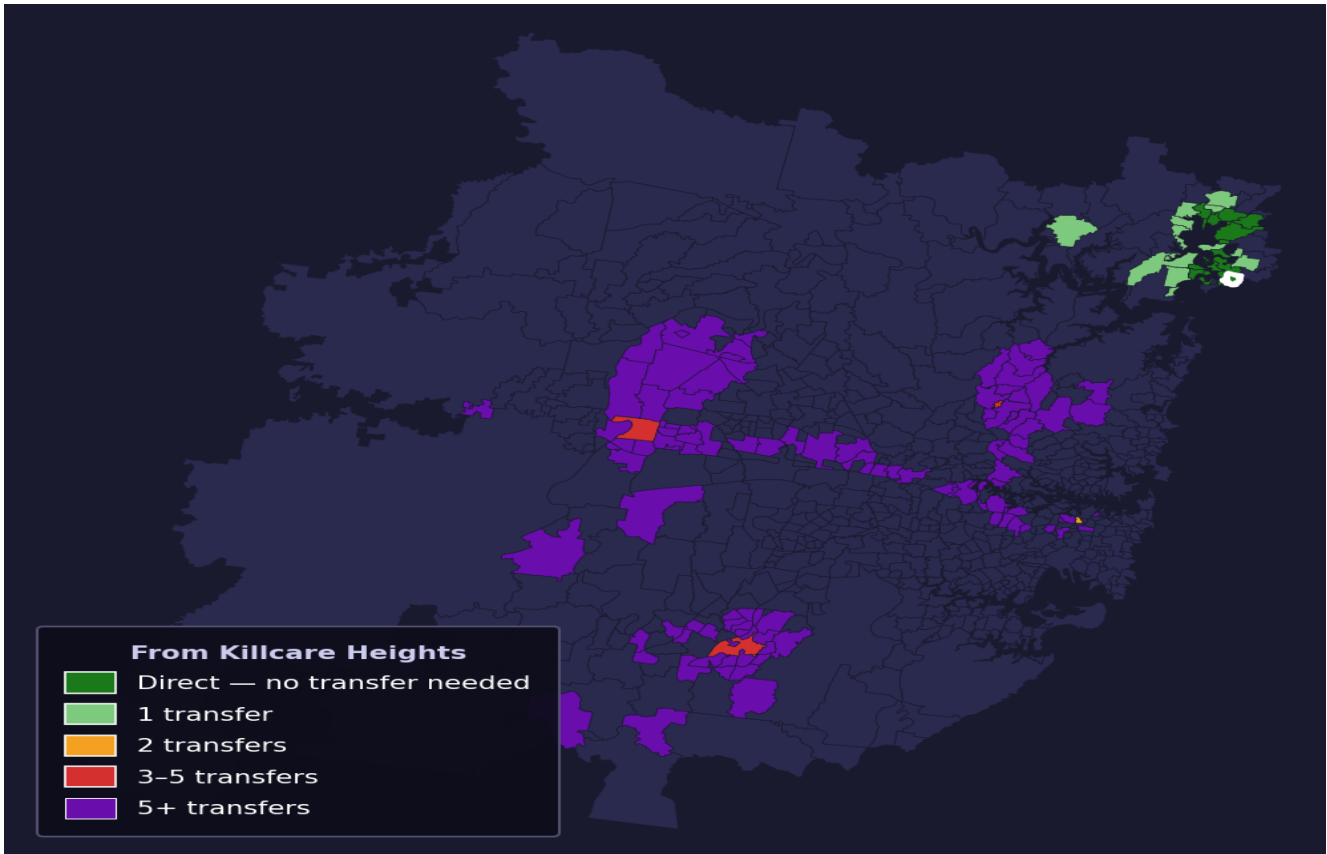

Killcare Heights

Rank #763 of 781 suburbs

Composite 42 _{/100}	Journey Quality 42 _{/100}	Cost Efficiency 92 _{/100}	Connectivity 1 _{/100}
-----------------------------------------------	-----------------------------------------------------	-----------------------------------------------------	-------------------------------------------------

Direct (0 transfers)	17 of 781
1 transfer	15 of 781
2 transfers	1 of 781
3-5 transfers	3 of 781
5+ transfers	744 of 781

Destination	Time	Single Trip	Weekly
Sydney CBD	113 min	\$6.42	\$50.00/wk
Parramatta	202 min	\$10.55	\$50.00/wk
Sydney Airport	200 min	\$9.10	
Macquarie Park	147 min	\$8.25	\$50.00/wk
Olympic Park	176 min	\$13.49	\$50.00/wk