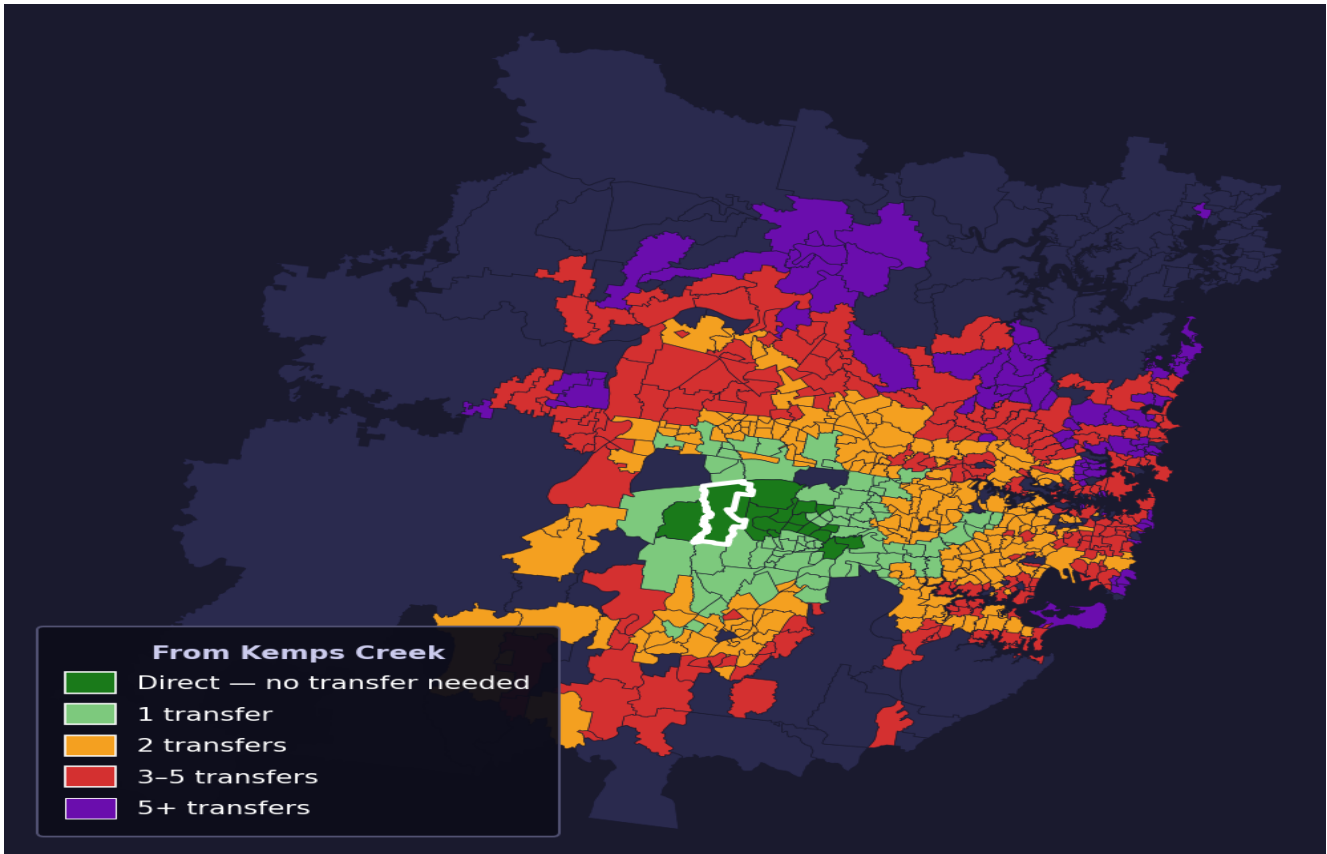

Kemps Creek

Rank #717 of 781 suburbs

Composite 46 /100	Journey Quality 13 /100	Cost Efficiency 98 /100	Connectivity 52 /100
------------------------------------	--	--	---------------------------------------

Direct (0 transfers)	16 of 781
1 transfer	82 of 781
2 transfers	232 of 781
3-5 transfers	234 of 781
5+ transfers	216 of 781

Destination	Time	Single Trip	Weekly
Sydney CBD	166 min	\$8.61	\$50.00/wk
Parramatta	106 min	\$6.07	\$49.72/wk
Sydney Airport	208 min	\$9.41	
Macquarie Park	158 min	\$7.98	\$50.00/wk
Olympic Park	155 min	\$7.33	\$50.00/wk