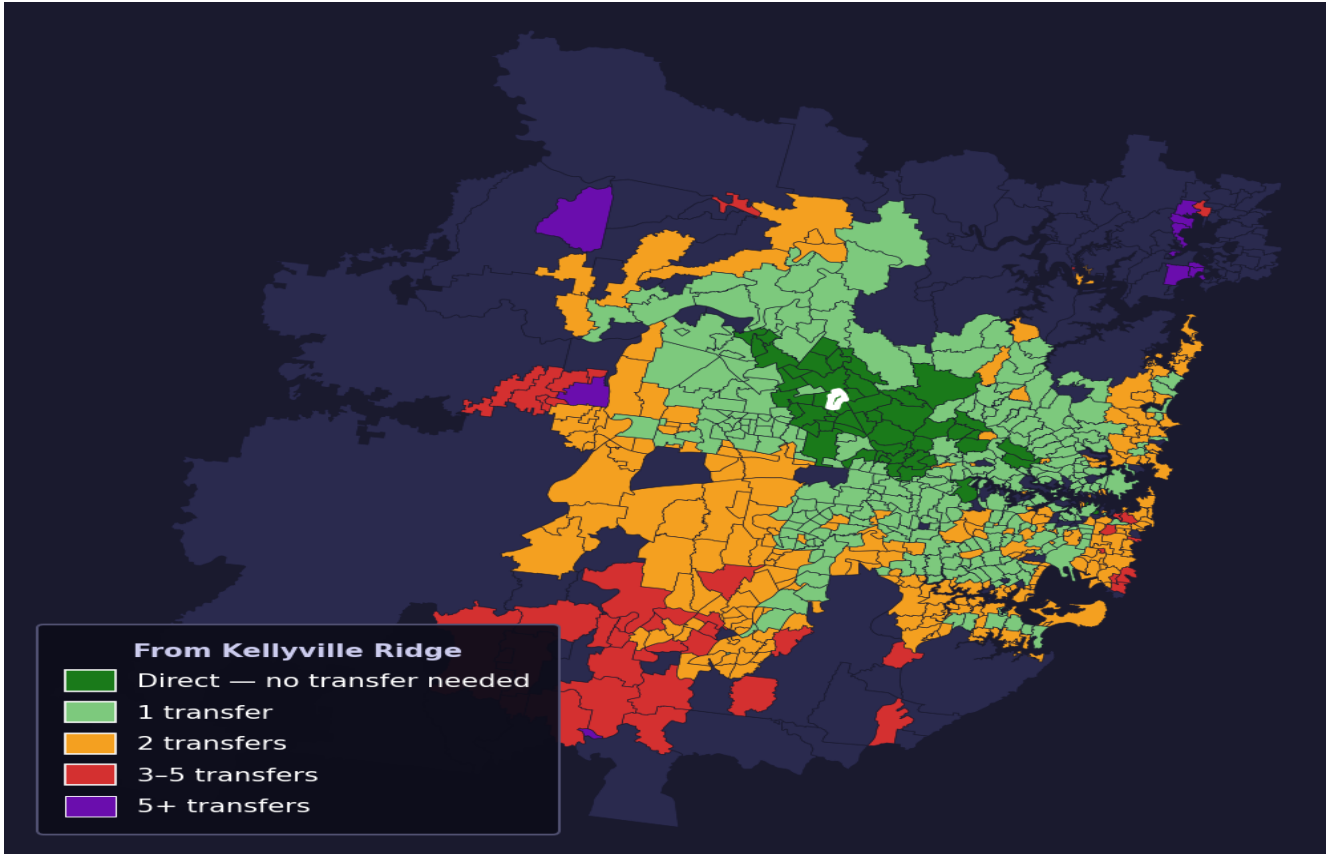

Kellyville Ridge

Rank #193 of 781 suburbs

Composite 71 _{/100}	Journey Quality 61 _{/100}	Cost Efficiency 83 _{/100}	Connectivity 77 _{/100}
---	---	---	--

Direct (0 transfers)	52 of 781
1 transfer	295 of 781
2 transfers	254 of 781
3-5 transfers	44 of 781
5+ transfers	135 of 781

Destination	Time	Single Trip	Weekly
Sydney CBD	78 min	\$6.04	\$50.00/wk
Parramatta	58 min	\$4.48	\$44.72/wk
Sydney Airport	142 min	\$7.67	
Macquarie Park	58 min	\$4.59	\$45.88/wk
Olympic Park	112 min	\$7.30	\$50.00/wk