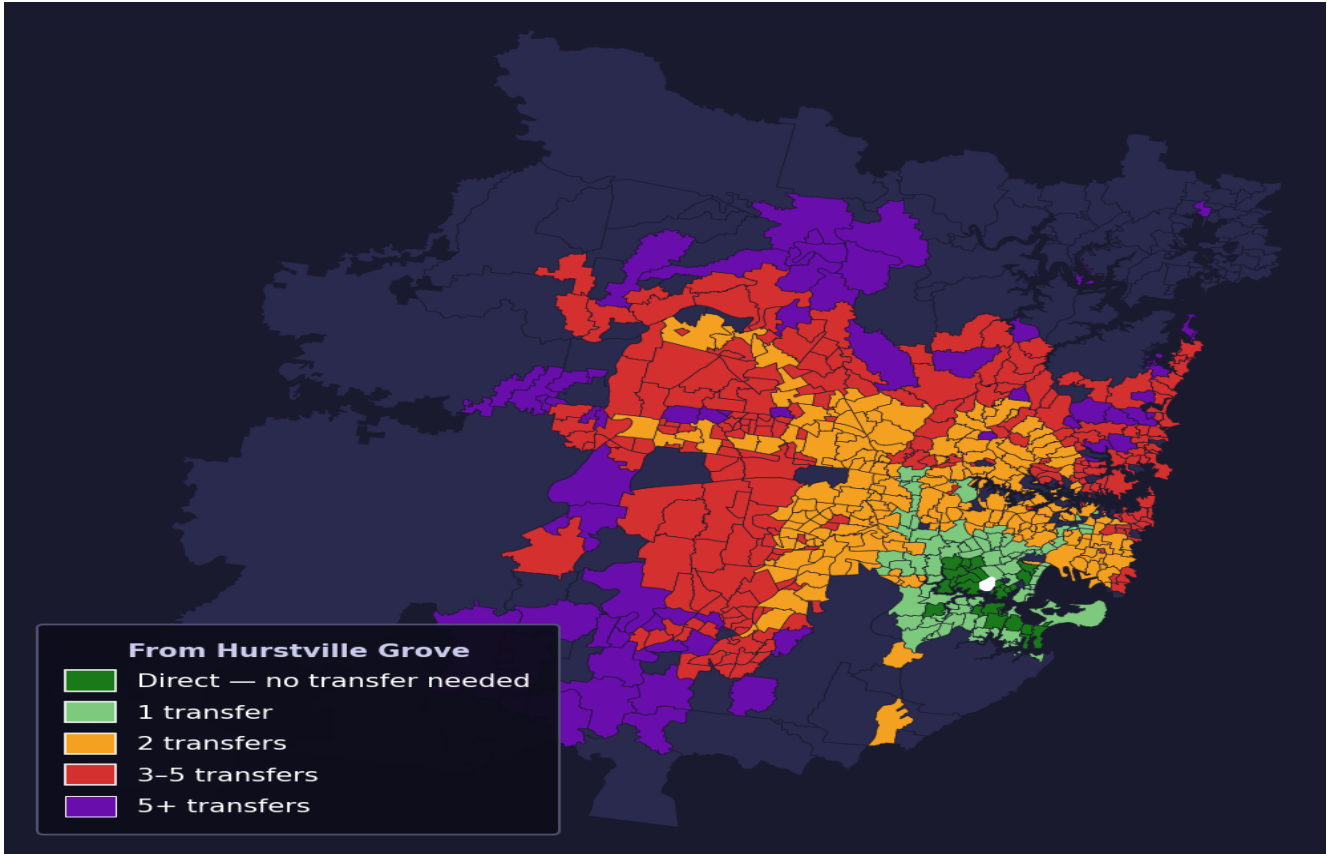

Hurstville Grove

Rank #506 of 781 suburbs

Composite 56 _{/100}	Journey Quality 37 _{/100}	Cost Efficiency 94 _{/100}	Connectivity 54 _{/100}
---	---	---	--

Direct (0 transfers)	26 of 781
1 transfer	81 of 781
2 transfers	223 of 781
3-5 transfers	242 of 781
5+ transfers	208 of 781

Destination	Time	Single Trip	Weekly
Sydney CBD	122 min	\$6.69	\$49.64/wk
Parramatta	188 min	\$10.21	\$50.00/wk
Sydney Airport	94 min	\$4.90	
Macquarie Park	141 min	\$7.77	\$50.00/wk
Olympic Park	130 min	\$7.04	\$50.00/wk