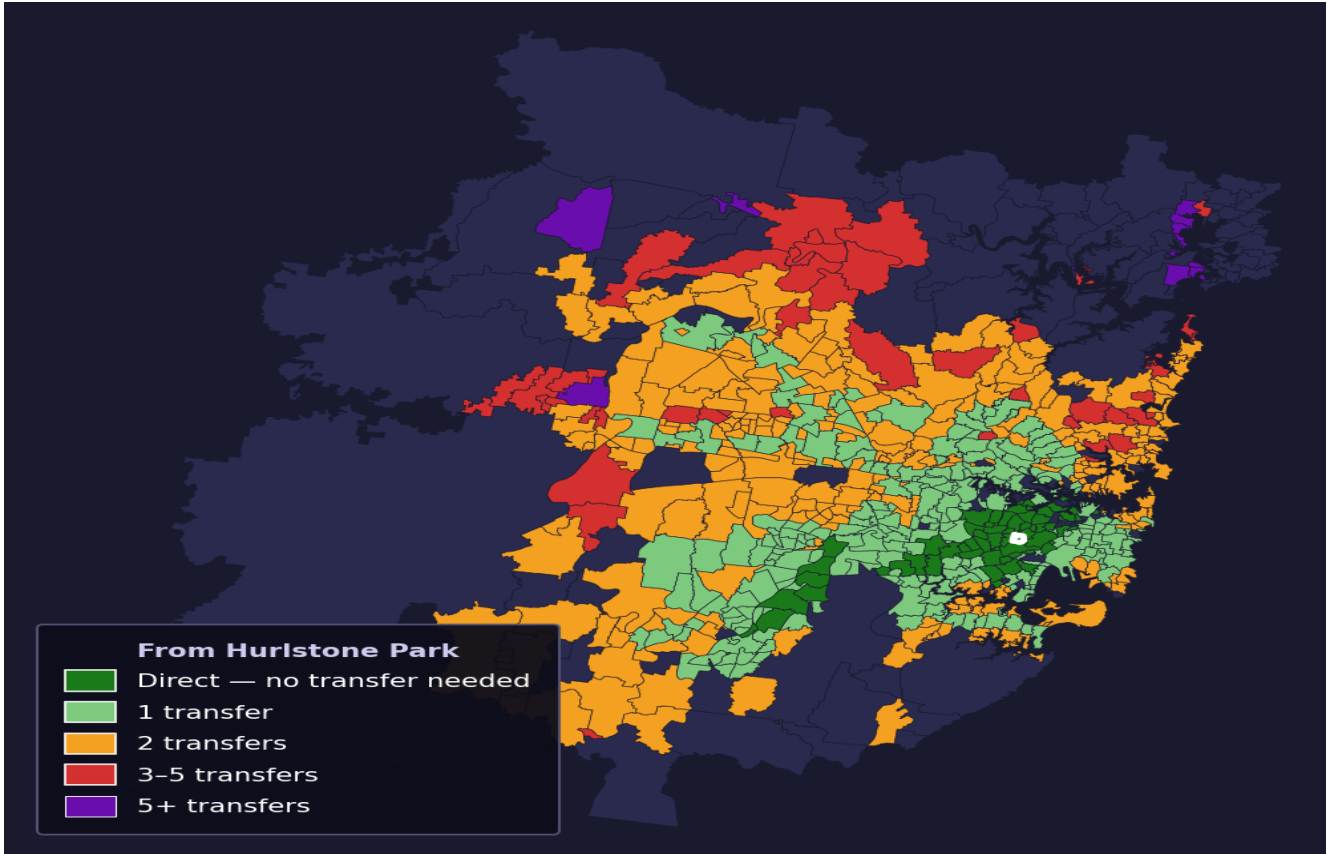

Hurlstone Park

Rank #81 of 781 suburbs

Composite 76 _{/100}	Journey Quality 75 _{/100}	Cost Efficiency 77 _{/100}	Connectivity 76 _{/100}
---	---	---	--

Direct (0 transfers)	64 of 781
1 transfer	254 of 781
2 transfers	277 of 781
3-5 transfers	49 of 781
5+ transfers	136 of 781

Destination	Time	Single Trip	Weekly
Sydney CBD	53 min	\$4.18	\$41.80/wk
Parramatta	99 min	\$5.35	\$50.00/wk
Sydney Airport	85 min	\$5.07	
Macquarie Park	90 min	\$5.84	\$49.60/wk
Olympic Park	94 min	\$4.84	\$46.30/wk