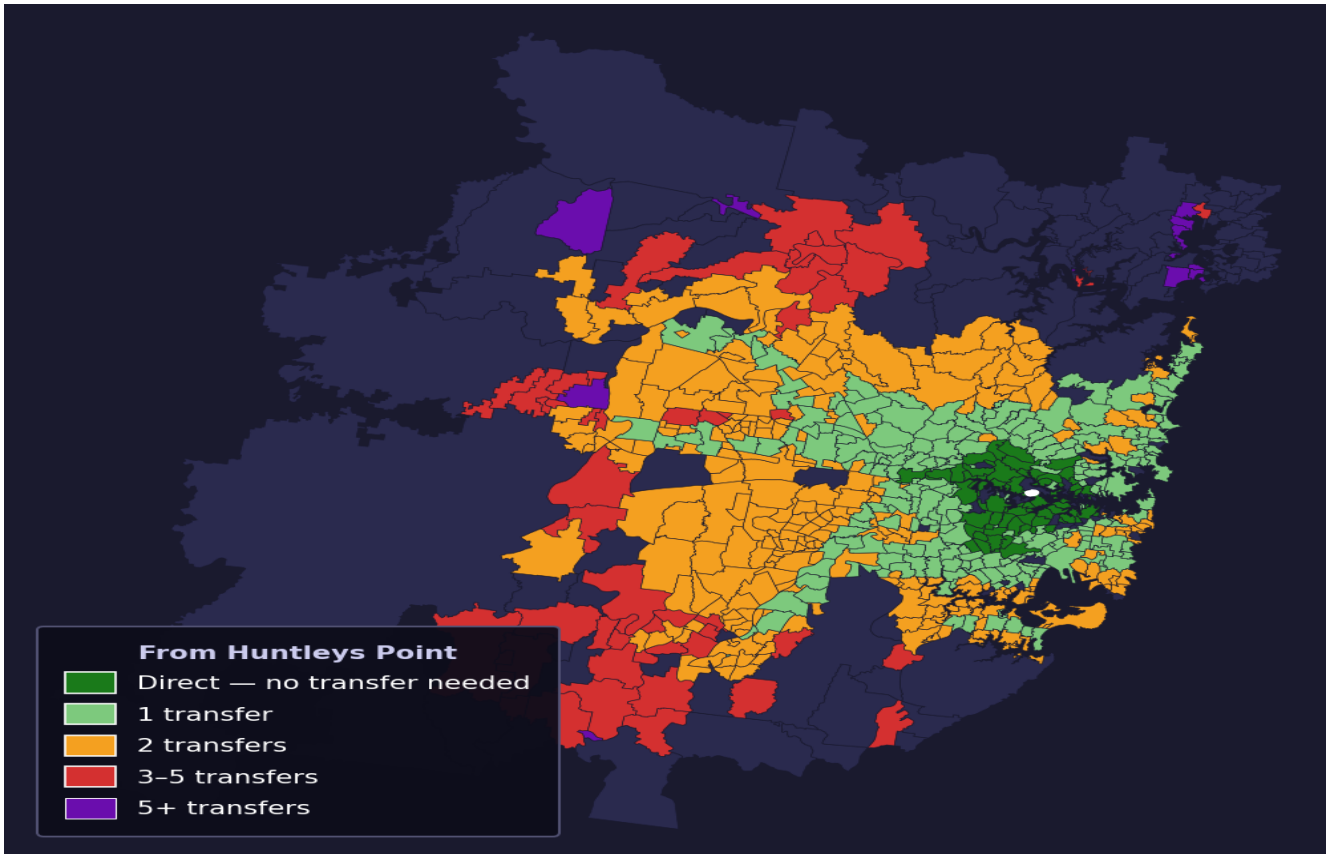

Huntleys Point

Rank #96 of 781 suburbs

Composite 75 _{/100}	Journey Quality 86 _{/100}	Cost Efficiency 54 _{/100}	Connectivity 76 _{/100}
---	---	---	--

Direct (0 transfers)	74 of 781
1 transfer	235 of 781
2 transfers	283 of 781
3-5 transfers	54 of 781
5+ transfers	134 of 781

Destination	Time	Single Trip	Weekly
Sydney CBD	32 min	\$4.76	\$42.24/wk
Parramatta	84 min	\$6.39	\$47.36/wk
Sydney Airport	140 min	\$7.67	
Macquarie Park	62 min	\$5.14	\$44.42/wk
Olympic Park	71 min	\$5.36	\$46.30/wk