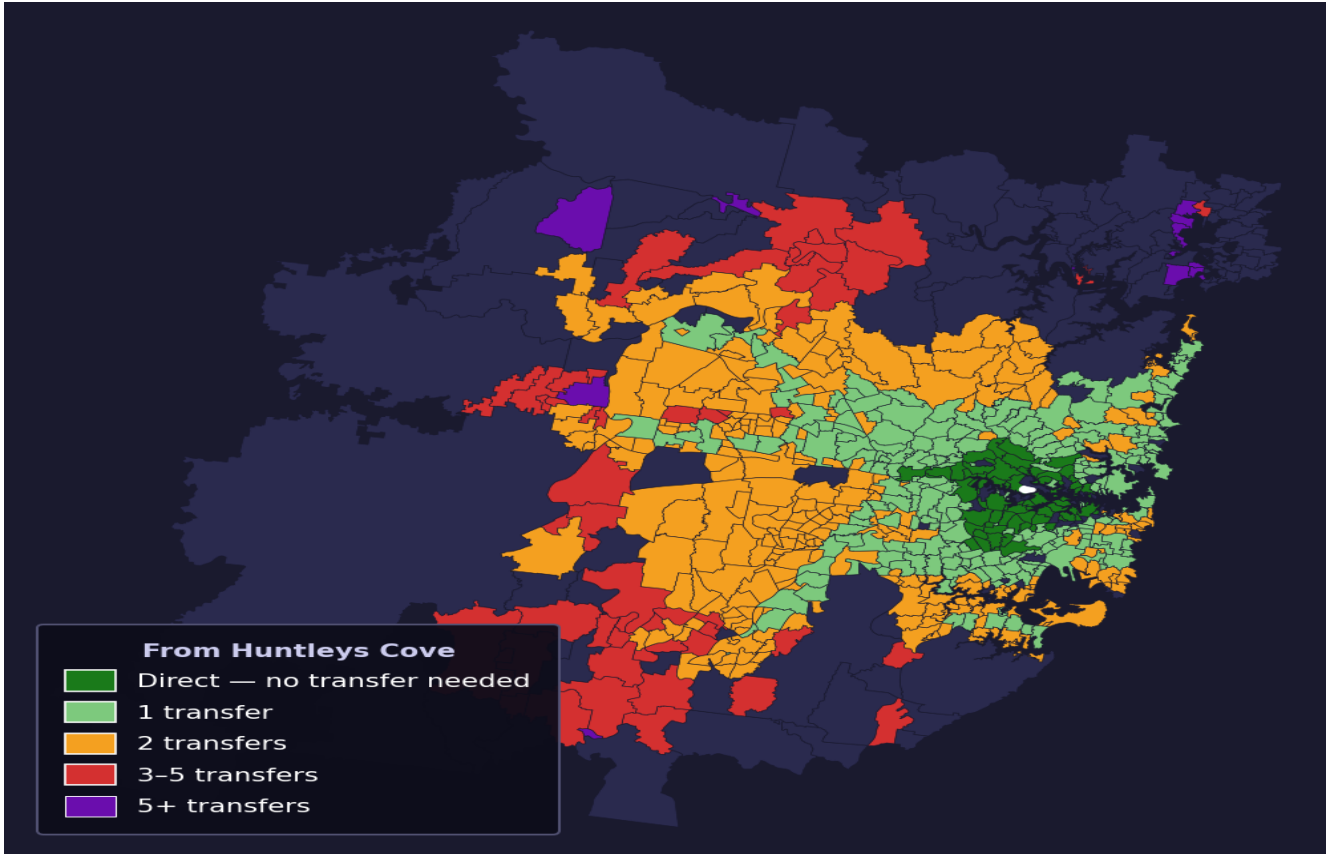

Huntleys Cove

Rank #129 of 781 suburbs

Composite 74 _{/100}	Journey Quality 89 _{/100}	Cost Efficiency 44 _{/100}	Connectivity 76 _{/100}
-----------------------------------------------	-----------------------------------------------------	-----------------------------------------------------	--------------------------------------------------

Direct (0 transfers)	74 of 781
1 transfer	235 of 781
2 transfers	283 of 781
3-5 transfers	54 of 781
5+ transfers	134 of 781

Destination	Time	Single Trip	Weekly
Sydney CBD	26 min	\$4.03	\$40.30/wk
Parramatta	72 min	\$4.46	\$44.64/wk
Sydney Airport	146 min	\$7.12	
Macquarie Park	58 min	\$4.46	\$44.24/wk
Olympic Park	74 min	\$5.18	\$49.18/wk