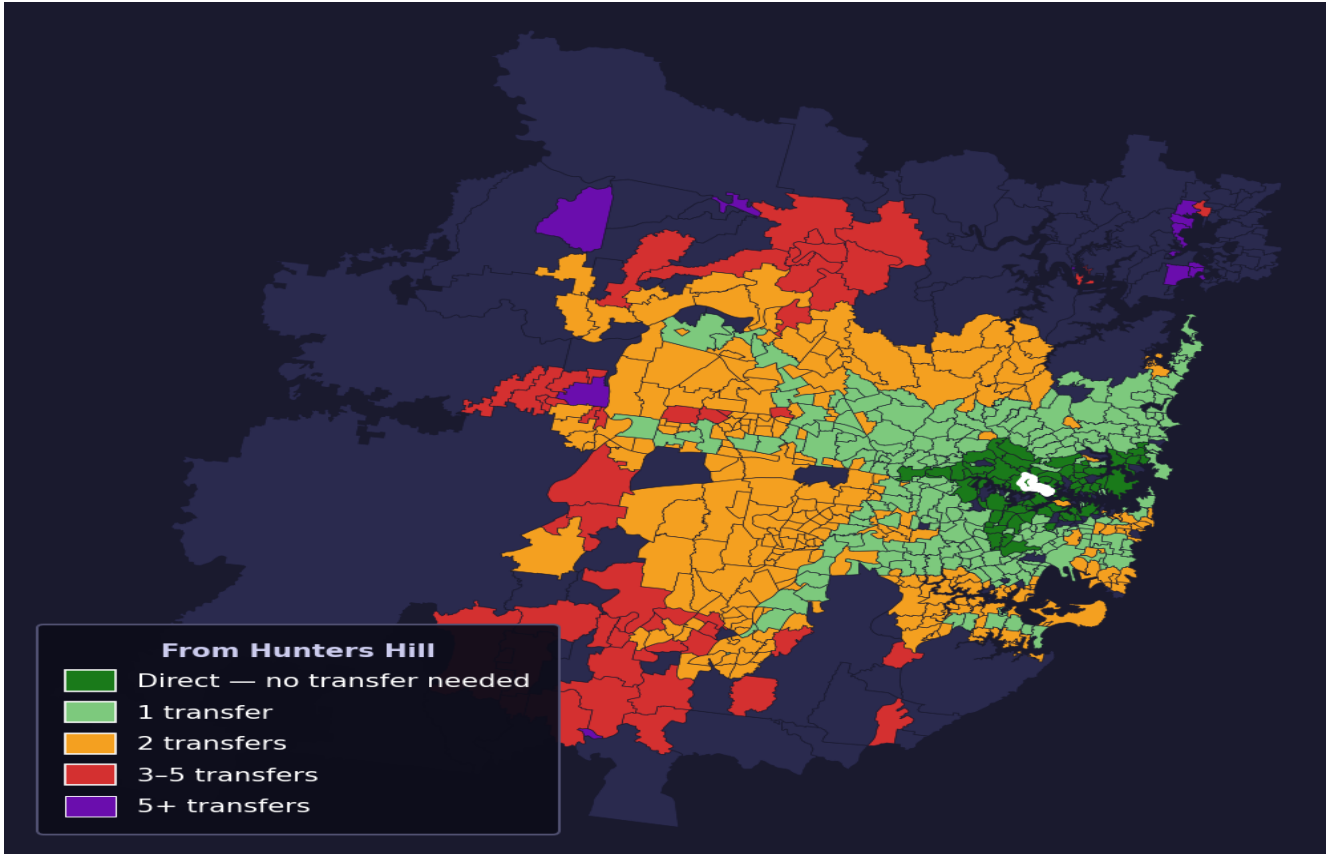

Hunters Hill

Rank #63 of 781 suburbs

Composite 76 _{/100}	Journey Quality 84 _{/100}	Cost Efficiency 61 _{/100}	Connectivity 77 _{/100}
---	---	---	--

Direct (0 transfers)	82 of 781
1 transfer	233 of 781
2 transfers	278 of 781
3-5 transfers	54 of 781
5+ transfers	133 of 781

Destination	Time	Single Trip	Weekly
Sydney CBD	35 min	\$4.06	\$40.58/wk
Parramatta	110 min	\$7.80	\$50.00/wk
Sydney Airport	130 min	\$6.76	
Macquarie Park	57 min	\$4.42	\$43.36/wk
Olympic Park	80 min	\$4.82	\$47.54/wk