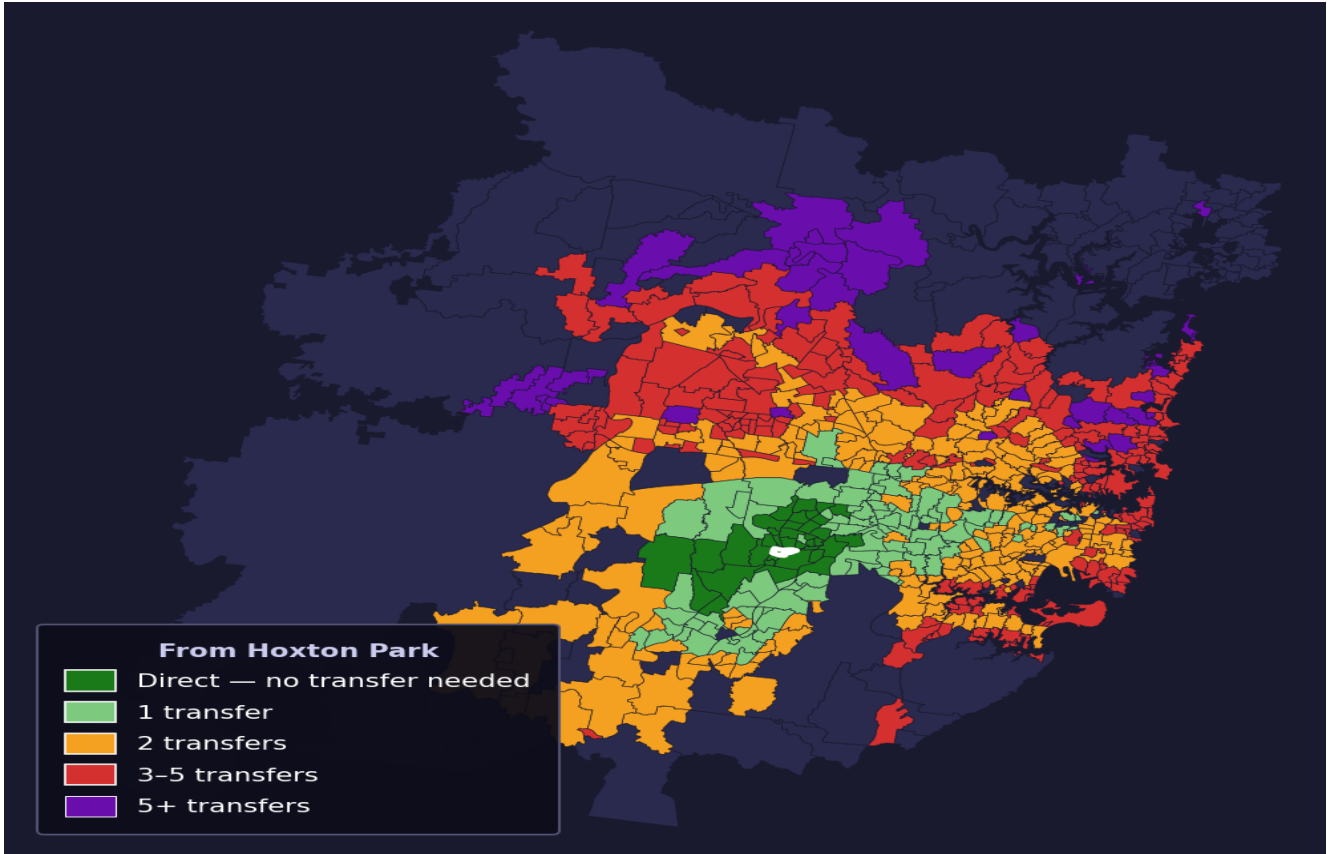

Hoxton Park

Rank #624 of 781 suburbs

Composite 51 / ₁₀₀	Journey Quality 20 / ₁₀₀	Cost Efficiency 97 / ₁₀₀	Connectivity 58 / ₁₀₀
------------------------------------------------	------------------------------------------------------	------------------------------------------------------	---------------------------------------------------

Direct (0 transfers)	36 of 781
1 transfer	102 of 781
2 transfers	243 of 781
3-5 transfers	221 of 781
5+ transfers	178 of 781

Destination	Time	Single Trip	Weekly
Sydney CBD	152 min	\$7.20	\$50.00/wk
Parramatta	106 min	\$5.17	\$50.00/wk
Sydney Airport	192 min	\$9.23	
Macquarie Park	152 min	\$7.20	\$50.00/wk
Olympic Park	148 min	\$7.06	\$50.00/wk