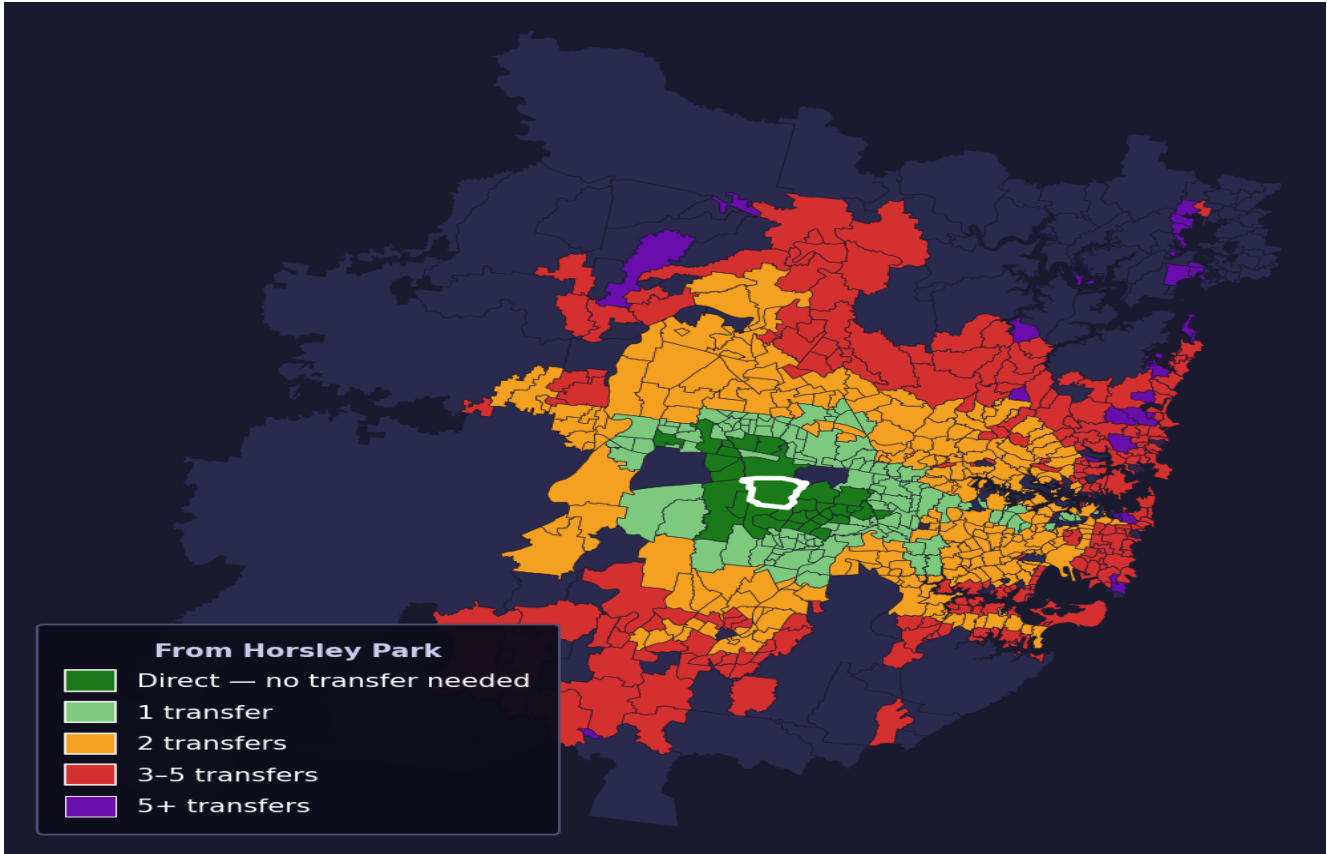

Horsley Park

Rank #591 of 781 suburbs

Composite 53 /100	Journey Quality 23 /100	Cost Efficiency 97 /100	Connectivity 60 /100
------------------------------------	--	--	---------------------------------------

Direct (0 transfers)	31 of 781
1 transfer	120 of 781
2 transfers	252 of 781
3-5 transfers	221 of 781
5+ transfers	156 of 781

Destination	Time	Single Trip	Weekly
Sydney CBD	148 min	\$8.56	\$50.00/wk
Parramatta	73 min	\$4.92	\$46.38/wk
Sydney Airport	177 min	\$8.55	
Macquarie Park	126 min	\$7.00	\$50.00/wk
Olympic Park	131 min	\$7.15	\$50.00/wk