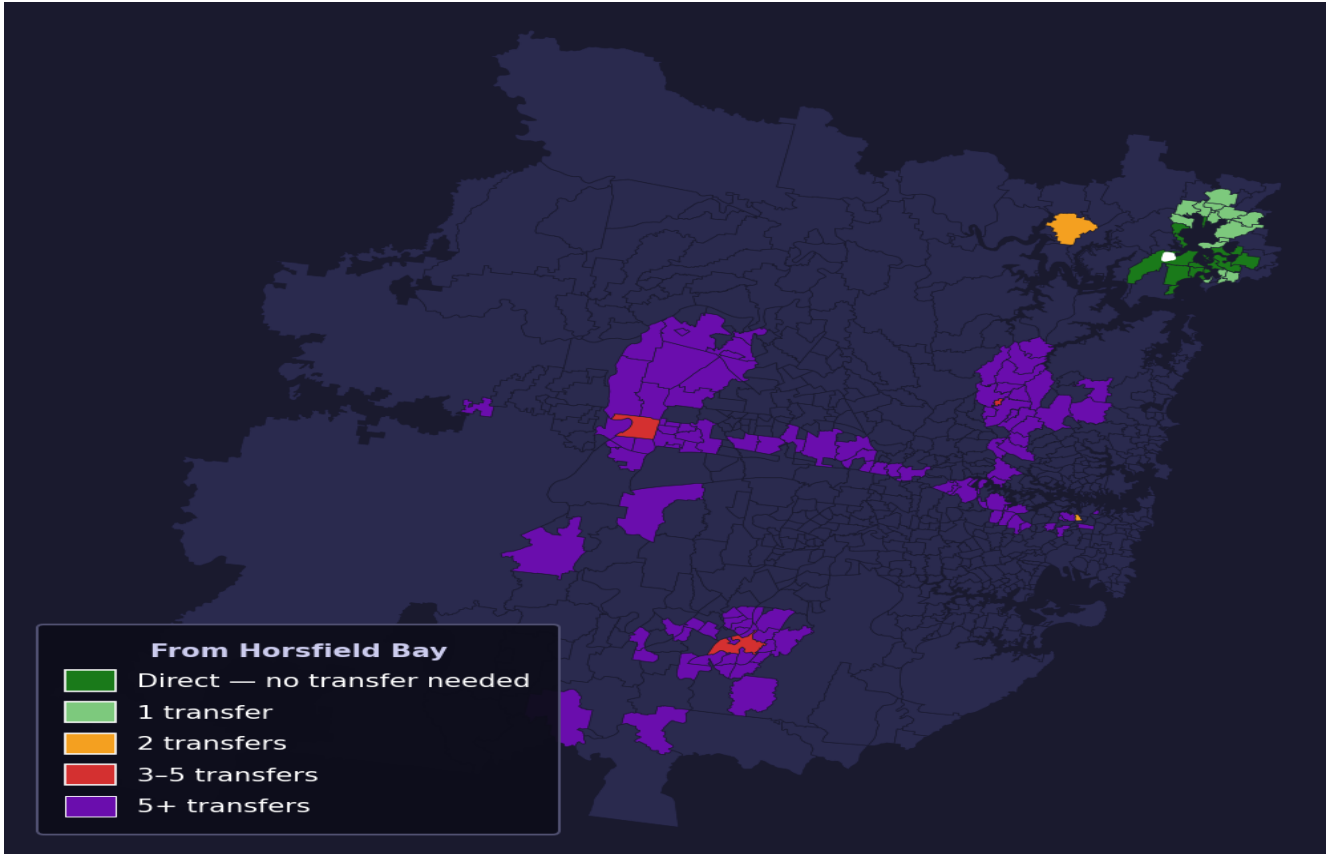

Horsfield Bay

Rank #773 of 781 suburbs

<p>Composite 40_{/100}</p>	<p>Journey Quality 37_{/100}</p>	<p>Cost Efficiency 94_{/100}</p>	<p>Connectivity 1_{/100}</p>
---	---	---	---

Direct (0 transfers)	17 of 781
1 transfer	14 of 781
2 transfers	2 of 781
3-5 transfers	3 of 781
5+ transfers	744 of 781

Destination	Time	Single Trip	Weekly
Sydney CBD	121 min	\$6.77	\$50.00/wk
Parramatta	207 min	\$10.78	\$50.00/wk
Sydney Airport	208 min	\$9.34	
Macquarie Park	155 min	\$8.65	\$50.00/wk
Olympic Park	176 min	\$13.45	\$50.00/wk