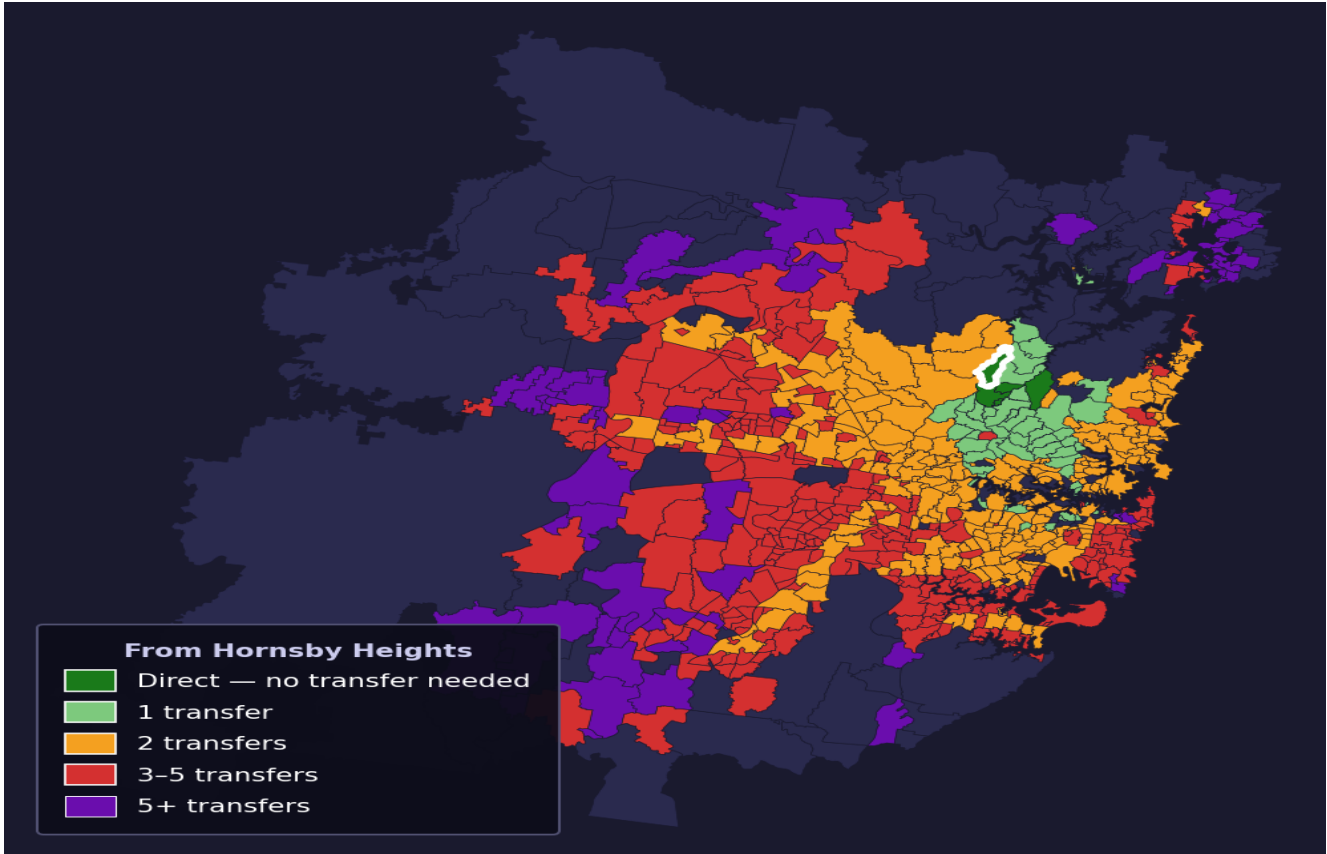

Hornsby Heights

Rank #375 of 781 suburbs

Composite 63 /100	Journey Quality 58 /100	Cost Efficiency 85 /100	Connectivity 52 /100
------------------------------------	--	--	---------------------------------------

Direct (0 transfers)	4 of 781
1 transfer	50 of 781
2 transfers	247 of 781
3-5 transfers	306 of 781
5+ transfers	173 of 781

Destination	Time	Single Trip	Weekly
Sydney CBD	83 min	\$5.17	\$50.00/wk
Parramatta	141 min	\$7.20	\$50.00/wk
Sydney Airport	140 min	\$7.20	
Macquarie Park	89 min	\$6.20	\$50.00/wk
Olympic Park	170 min	\$12.48	\$50.00/wk