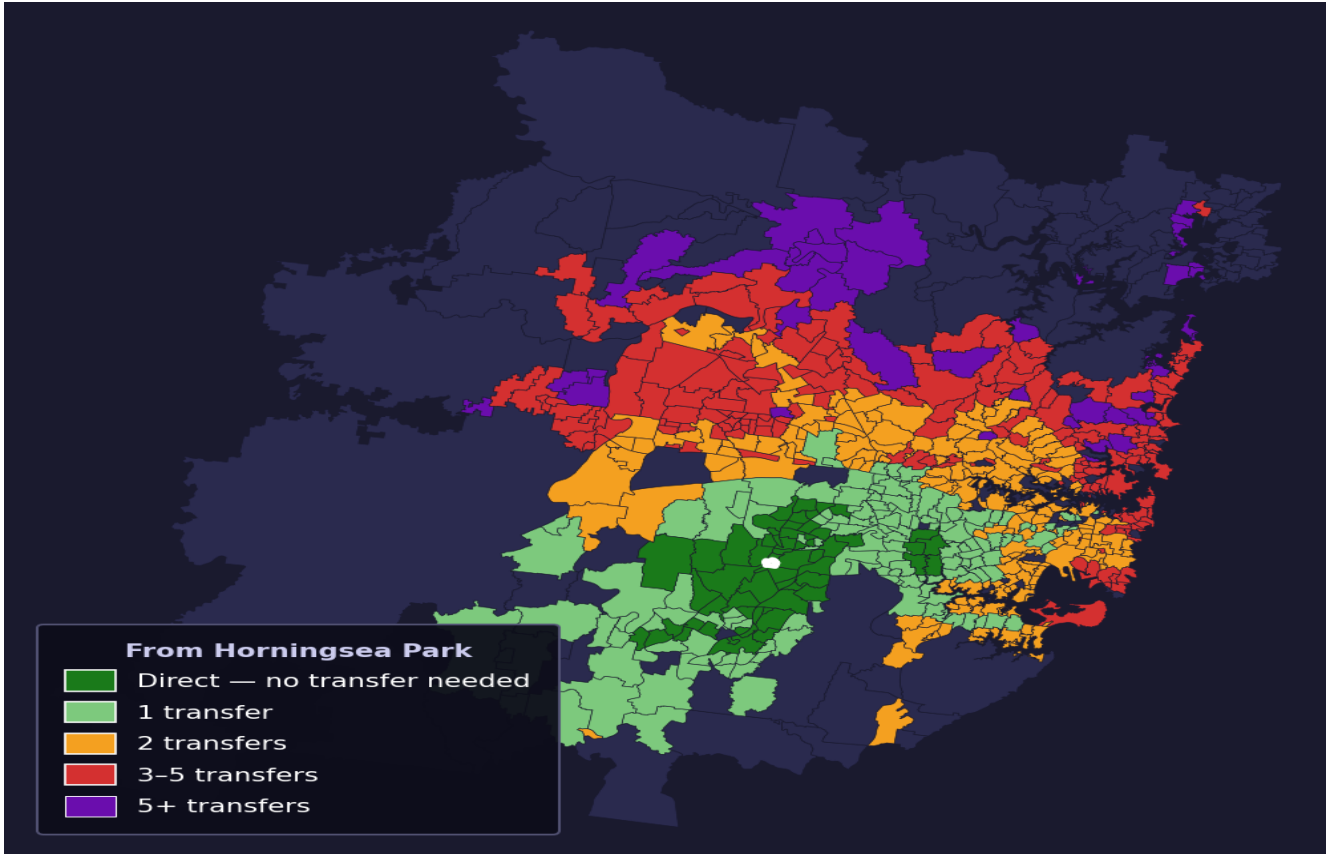

Horningsea Park

Rank #530 of 781 suburbs

Composite 55 _{/100}	Journey Quality 27 _{/100}	Cost Efficiency 96 _{/100}	Connectivity 64 _{/100}
---	---	---	--

Direct (0 transfers)	61 of 781
1 transfer	149 of 781
2 transfers	211 of 781
3-5 transfers	187 of 781
5+ transfers	172 of 781

Destination	Time	Single Trip	Weekly
Sydney CBD	140 min	\$5.65	\$50.00/wk
Parramatta	123 min	\$9.23	\$50.00/wk
Sydney Airport	181 min	\$9.23	
Macquarie Park	200 min	\$7.99	\$50.00/wk
Olympic Park	146 min	\$7.17	\$50.00/wk