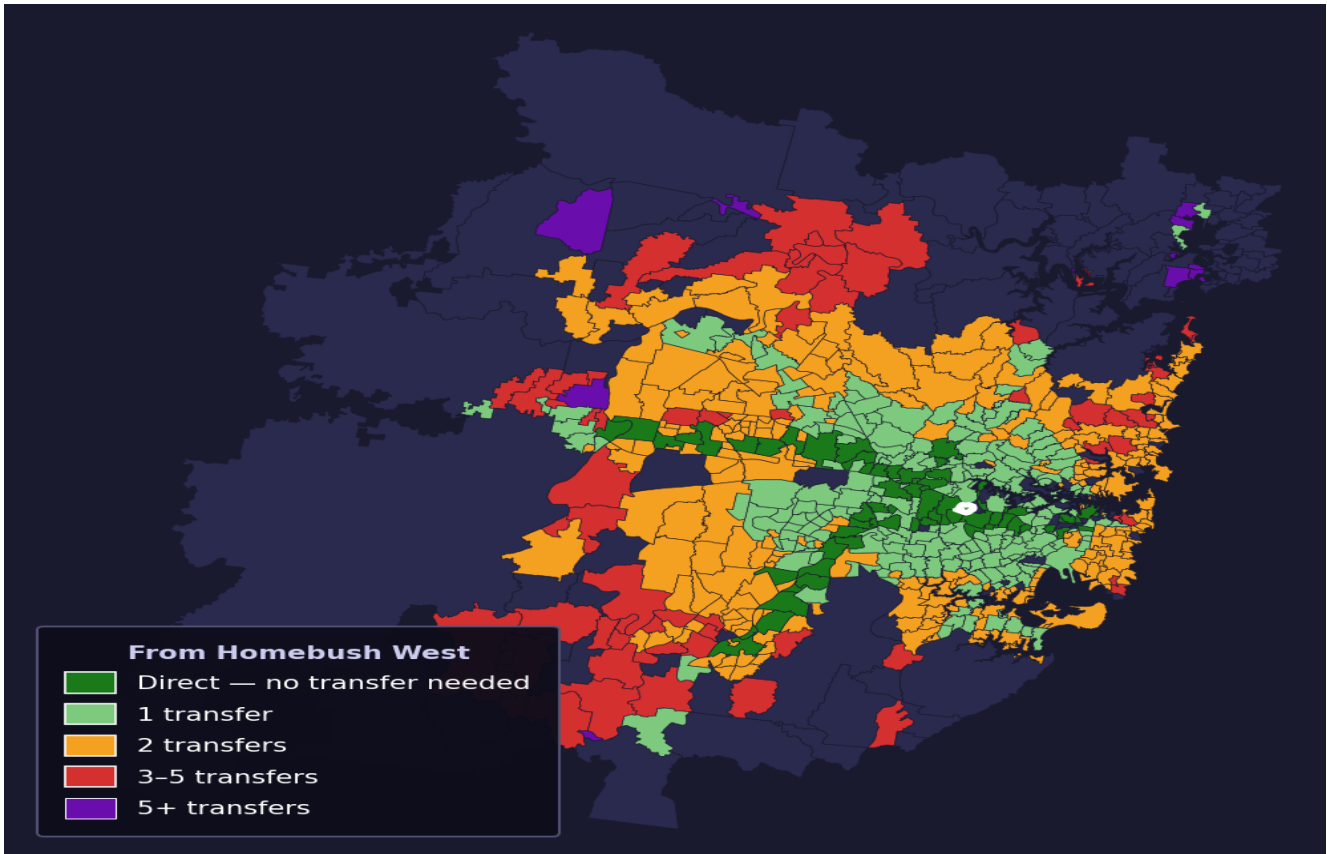

Homebush West

Rank #69 of 781 suburbs

Composite 76 _{/100}	Journey Quality 78 _{/100}	Cost Efficiency 74 _{/100}	Connectivity 74 _{/100}
---	---	---	--

Transfers	Count
Direct (0 transfers)	69 of 781
1 transfer	227 of 781
2 transfers	278 of 781
3-5 transfers	71 of 781
5+ transfers	135 of 781

Destination	Time	Single Trip	Weekly
Sydney CBD	48 min	\$4.03	\$40.30/wk
Parramatta	39 min	\$4.03	\$40.30/wk
Sydney Airport	107 min	\$5.62	
Macquarie Park	89 min	\$5.94	\$50.00/wk
Olympic Park	44 min	\$3.52	\$33.87/wk