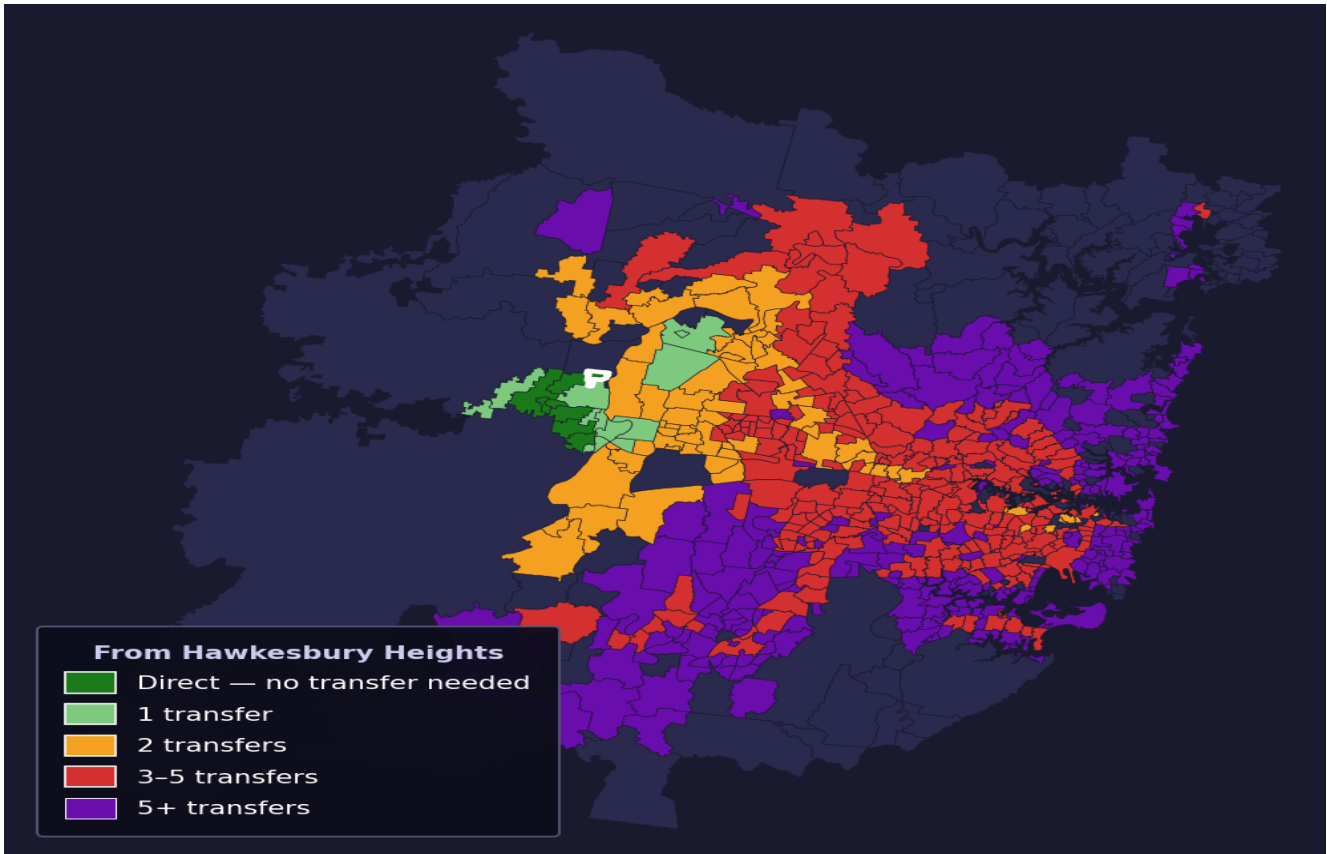

# Hawkesbury Heights

Rank #739 of 781 suburbs

<b>Composite</b> <b>44</b> <sub>/100</sub>	<b>Journey Quality</b> <b>21</b> <sub>/100</sub>	<b>Cost Efficiency</b> <b>98</b> <sub>/100</sub>	<b>Connectivity</b> <b>32</b> <sub>/100</sub>
---	---	---	--

<b>Direct (0 transfers)</b>	<b>7 of 781</b>
<b>1 transfer</b>	<b>13 of 781</b>
<b>2 transfers</b>	<b>66 of 781</b>
<b>3-5 transfers</b>	<b>274 of 781</b>
<b>5+ transfers</b>	<b>420 of 781</b>

Destination	Time	Single Trip	Weekly
Sydney CBD	152 min	\$5.22	<b>\$46.09/wk</b>
Parramatta	125 min	\$5.28	<b>\$46.09/wk</b>
Sydney Airport	202 min	\$7.38	
Macquarie Park	188 min	\$8.21	<b>\$50.00/wk</b>
Olympic Park	159 min	\$9.61	<b>\$50.00/wk</b>