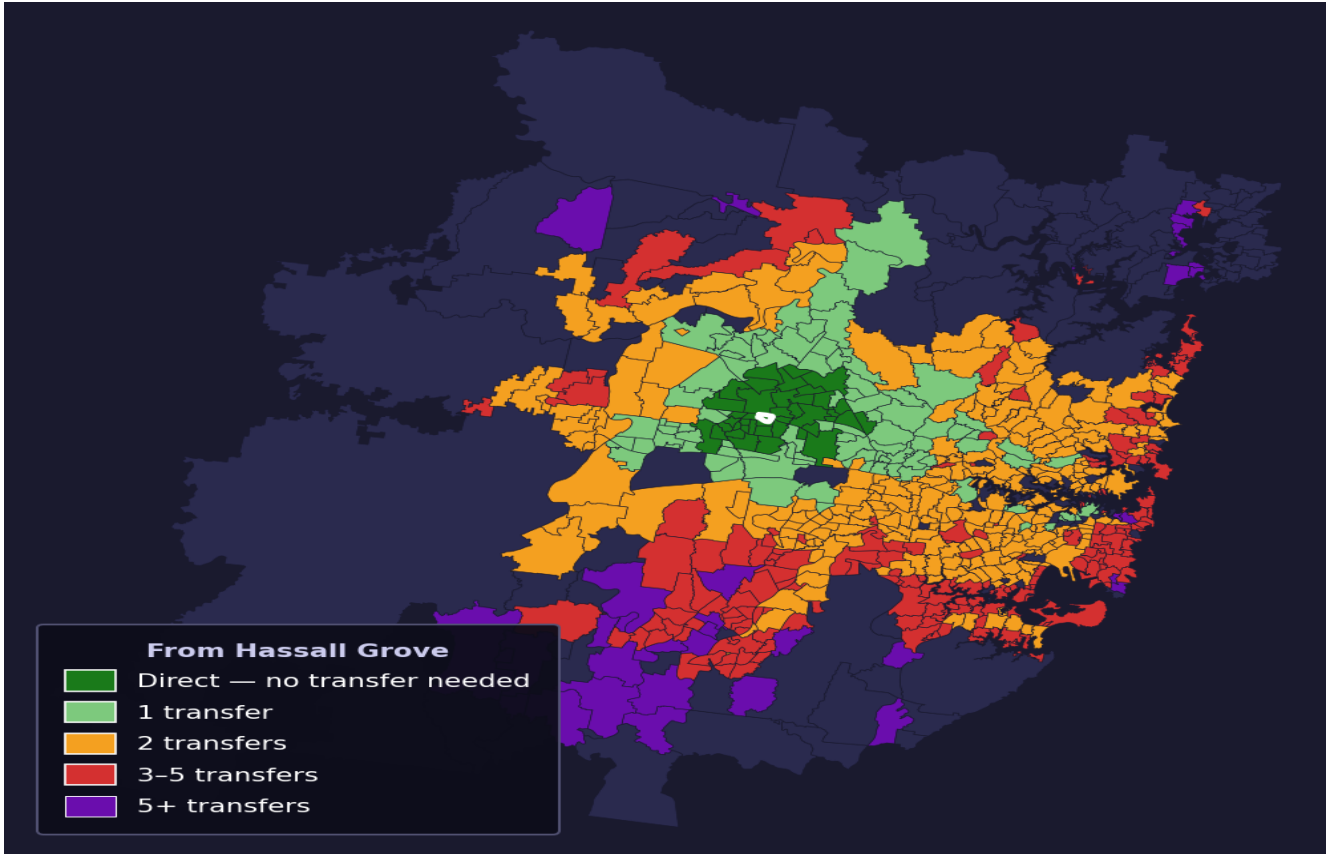

Hassall Grove

Rank #448 of 781 suburbs

Composite 59 _{/100}	Journey Quality 39 _{/100}	Cost Efficiency 93 _{/100}	Connectivity 60 _{/100}
---	---	---	--

Direct (0 transfers)	39 of 781
1 transfer	94 of 781
2 transfers	287 of 781
3-5 transfers	198 of 781
5+ transfers	162 of 781

Destination	Time	Single Trip	Weekly
Sydney CBD	118 min	\$7.82	\$50.00/wk
Parramatta	80 min	\$6.06	\$50.00/wk
Sydney Airport	173 min	\$9.85	
Macquarie Park	80 min	\$6.06	\$50.00/wk
Olympic Park	144 min	\$8.34	\$50.00/wk