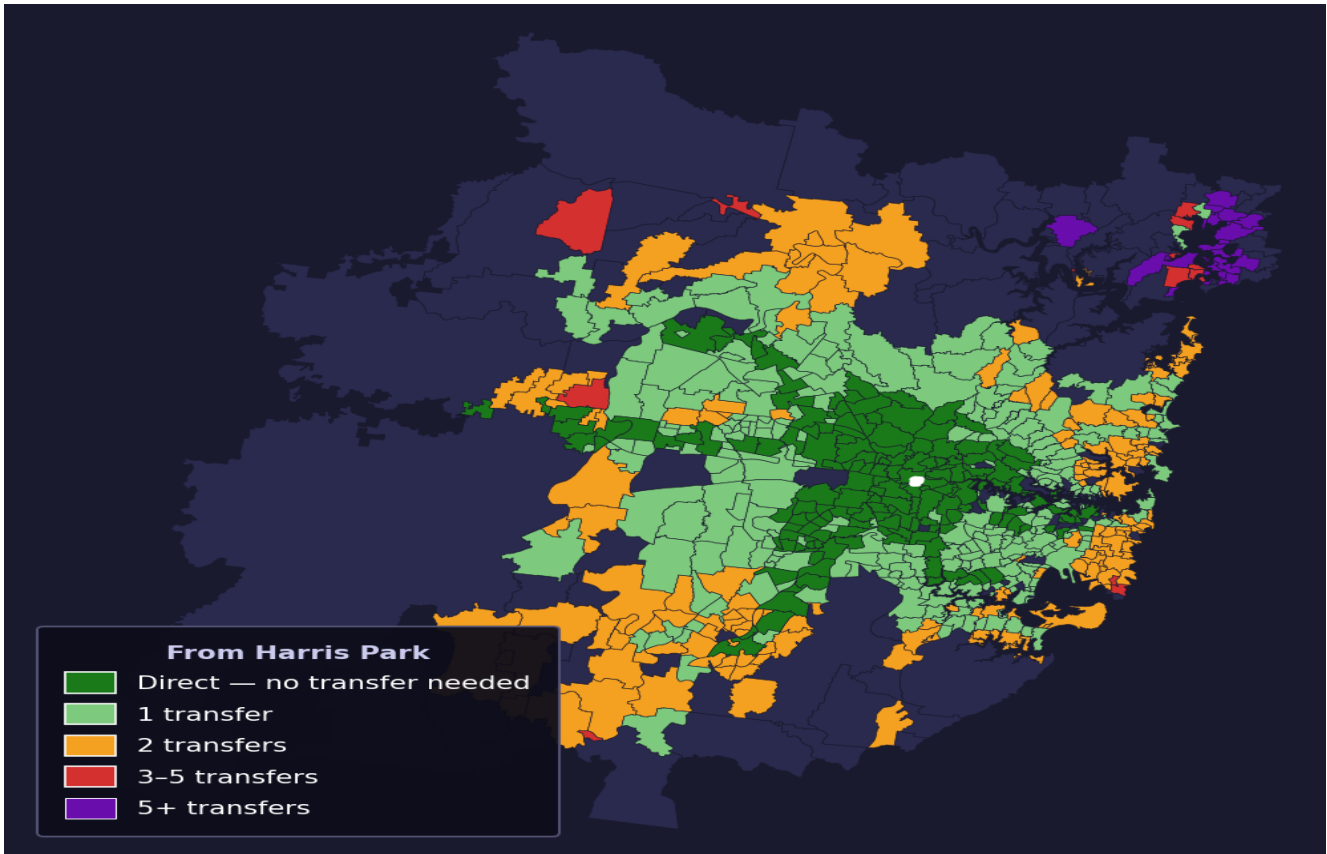

Harris Park

Rank #152 of 781 suburbs

Composite 73 /100	Journey Quality 54 /100	Cost Efficiency 88 /100	Connectivity 89 /100
------------------------------------	--	--	---------------------------------------

Direct (0 transfers)	178 of 781
1 transfer	293 of 781
2 transfers	175 of 781
3-5 transfers	14 of 781
5+ transfers	120 of 781

Destination	Time	Single Trip	Weekly
Sydney CBD	92 min	\$5.90	\$50.00/wk
Parramatta	27 min	\$2.46	\$24.65/wk
Sydney Airport	144 min	\$6.96	
Macquarie Park	68 min	\$5.40	\$50.00/wk
Olympic Park	50 min	\$3.67	\$36.73/wk