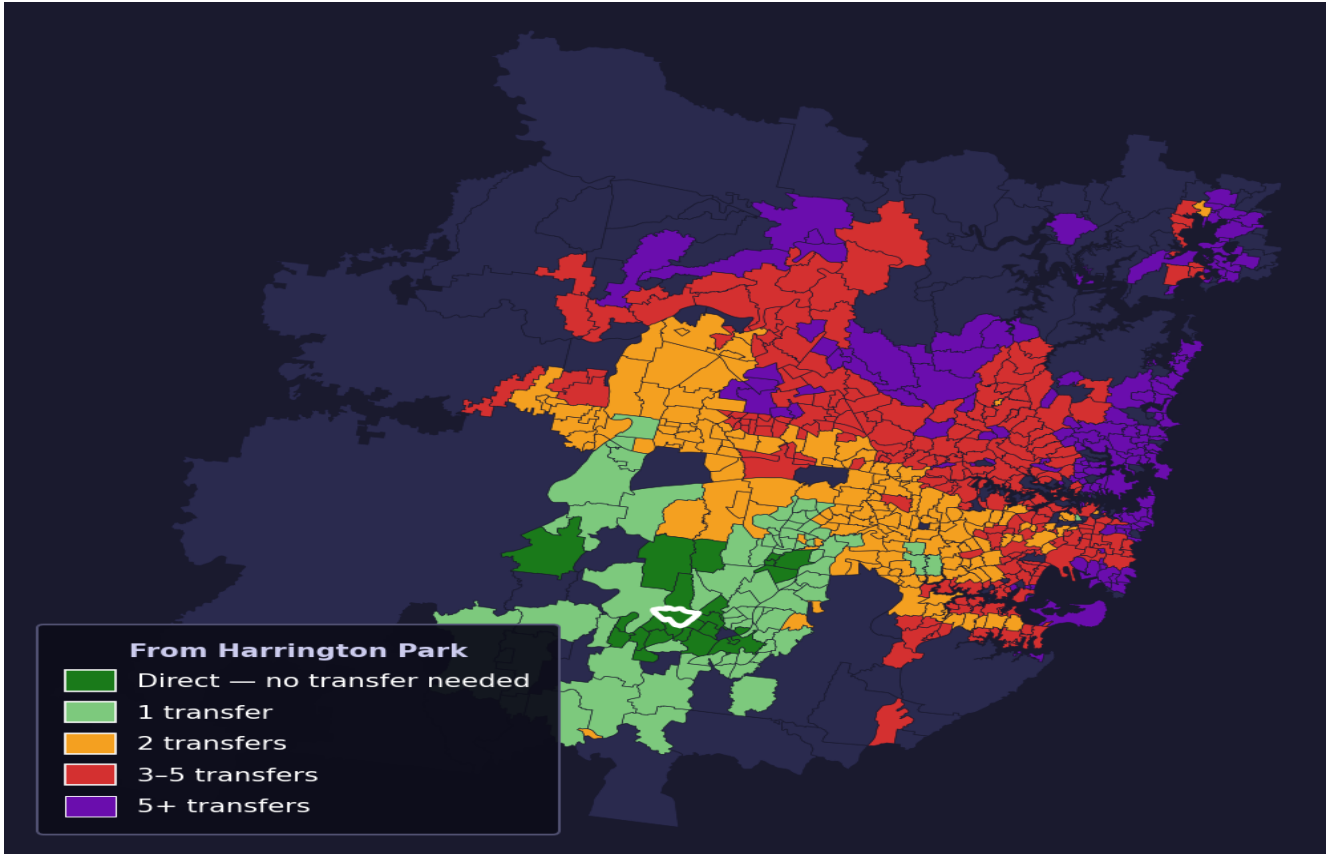

Harrington Park

Rank #614 of 781 suburbs

Composite 52 /100	Journey Quality 28 /100	Cost Efficiency 96 /100	Connectivity 50 /100
------------------------------------	--	--	---------------------------------------

Direct (0 transfers)	25 of 781
1 transfer	77 of 781
2 transfers	165 of 781
3-5 transfers	251 of 781
5+ transfers	262 of 781

Destination	Time	Single Trip	Weekly
Sydney CBD	138 min	\$6.35	\$50.00/wk
Parramatta	162 min	\$9.91	\$50.00/wk
Sydney Airport	196 min	\$8.38	
Macquarie Park	203 min	\$11.48	\$50.00/wk
Olympic Park	128 min	\$6.93	\$50.00/wk