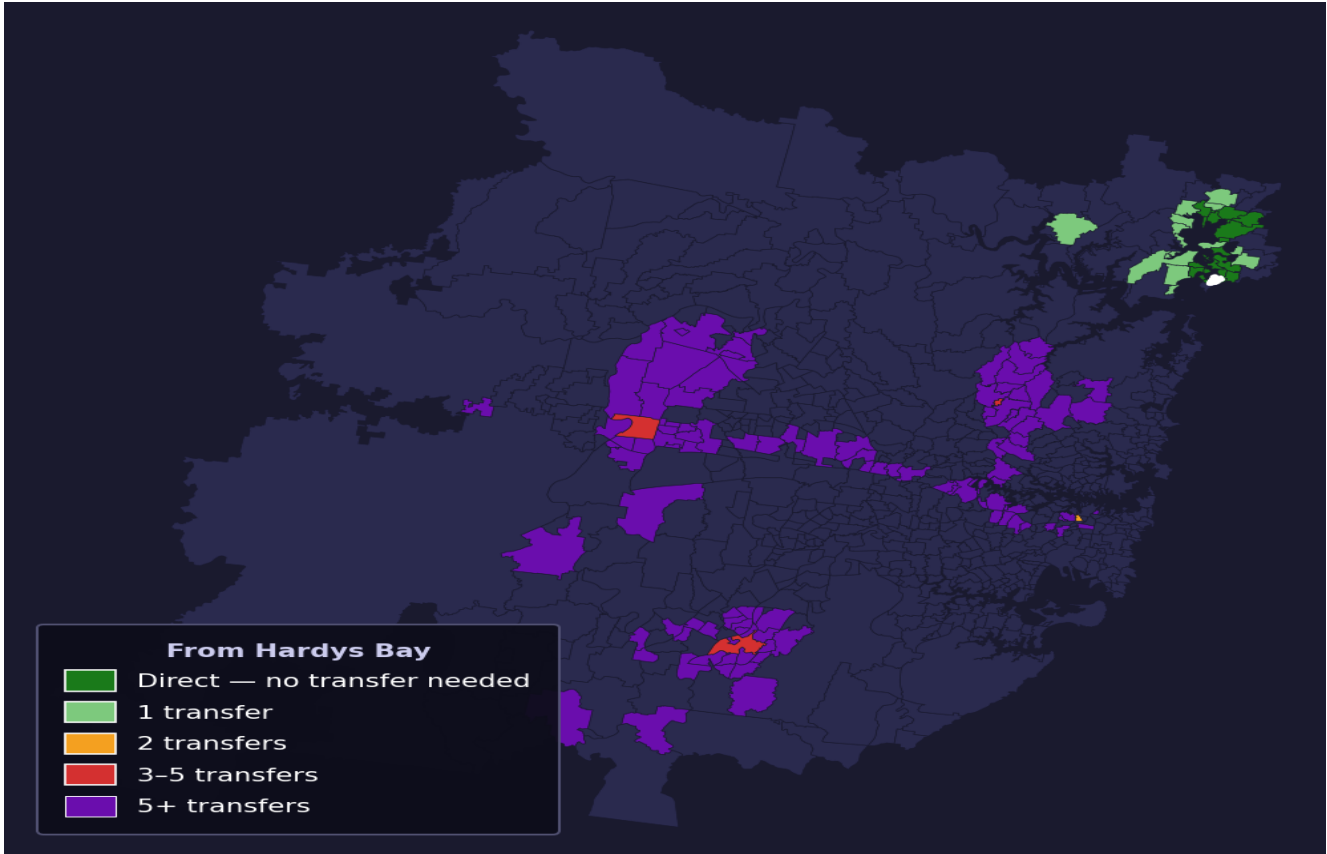

Hardys Bay

Rank #761 of 781 suburbs

<p>Composite</p> <p>42/100</p>	<p>Journey Quality</p> <p>42/100</p>	<p>Cost Efficiency</p> <p>92/100</p>	<p>Connectivity</p> <p>1/100</p>
---------------------------------------	---	---	---

Direct (0 transfers)	18 of 781
1 transfer	15 of 781
2 transfers	1 of 781
3-5 transfers	3 of 781
5+ transfers	743 of 781

Destination	Time	Single Trip	Weekly
Sydney CBD	114 min	\$6.42	\$50.00/wk
Parramatta	202 min	\$10.55	\$50.00/wk
Sydney Airport	201 min	\$9.09	
Macquarie Park	147 min	\$8.26	\$50.00/wk
Olympic Park	176 min	\$13.50	\$50.00/wk