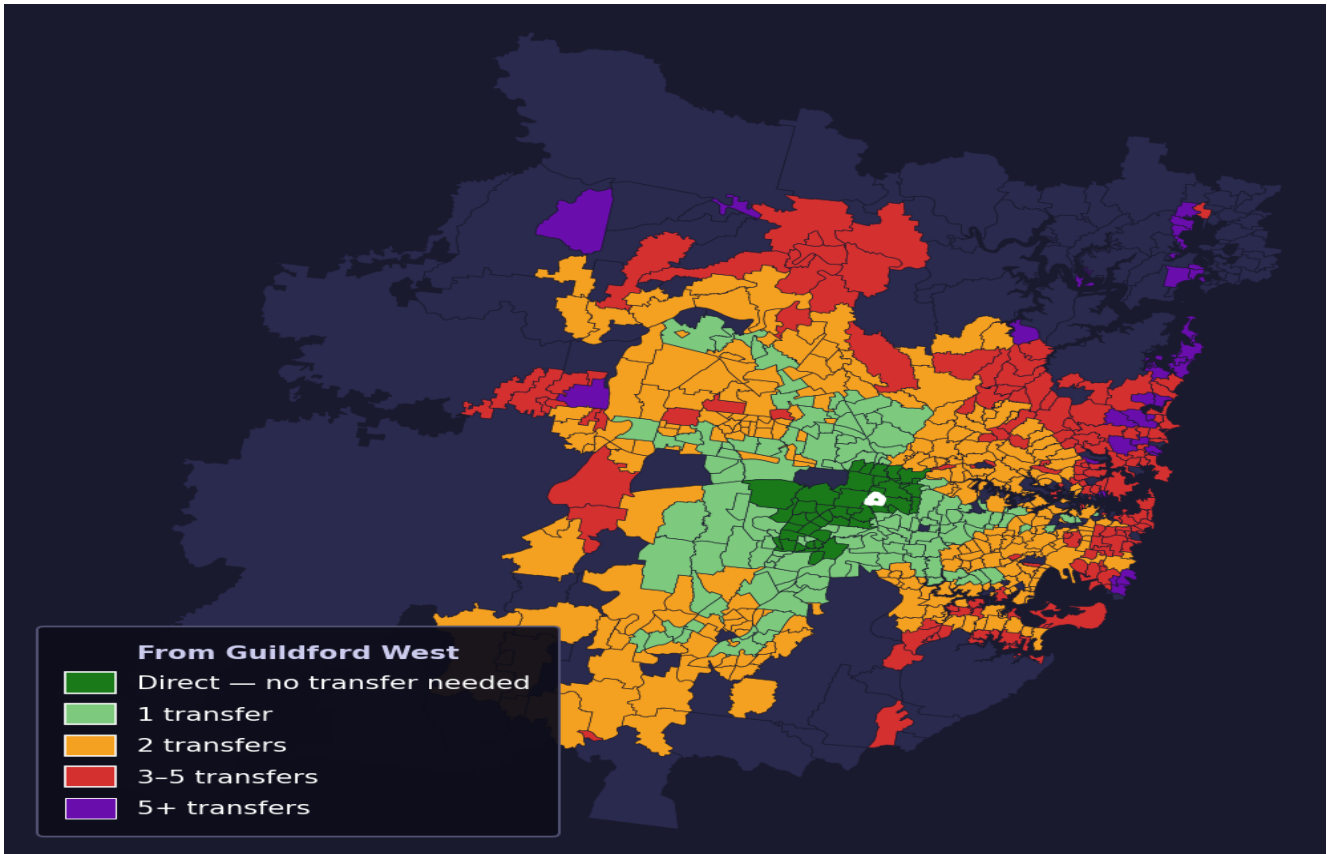

Guildford West

Rank #355 of 781 suburbs

Composite 64 _{/100}	Journey Quality 50 _{/100}	Cost Efficiency 89 _{/100}	Connectivity 64 _{/100}
---	---	---	--

Direct (0 transfers)	45 of 781
1 transfer	131 of 781
2 transfers	286 of 781
3-5 transfers	154 of 781
5+ transfers	164 of 781

Destination	Time	Single Trip	Weekly
Sydney CBD	98 min	\$5.58	\$50.00/wk
Parramatta	75 min	\$5.48	\$46.28/wk
Sydney Airport	136 min	\$7.26	
Macquarie Park	137 min	\$7.75	\$50.00/wk
Olympic Park	105 min	\$6.60	\$50.00/wk