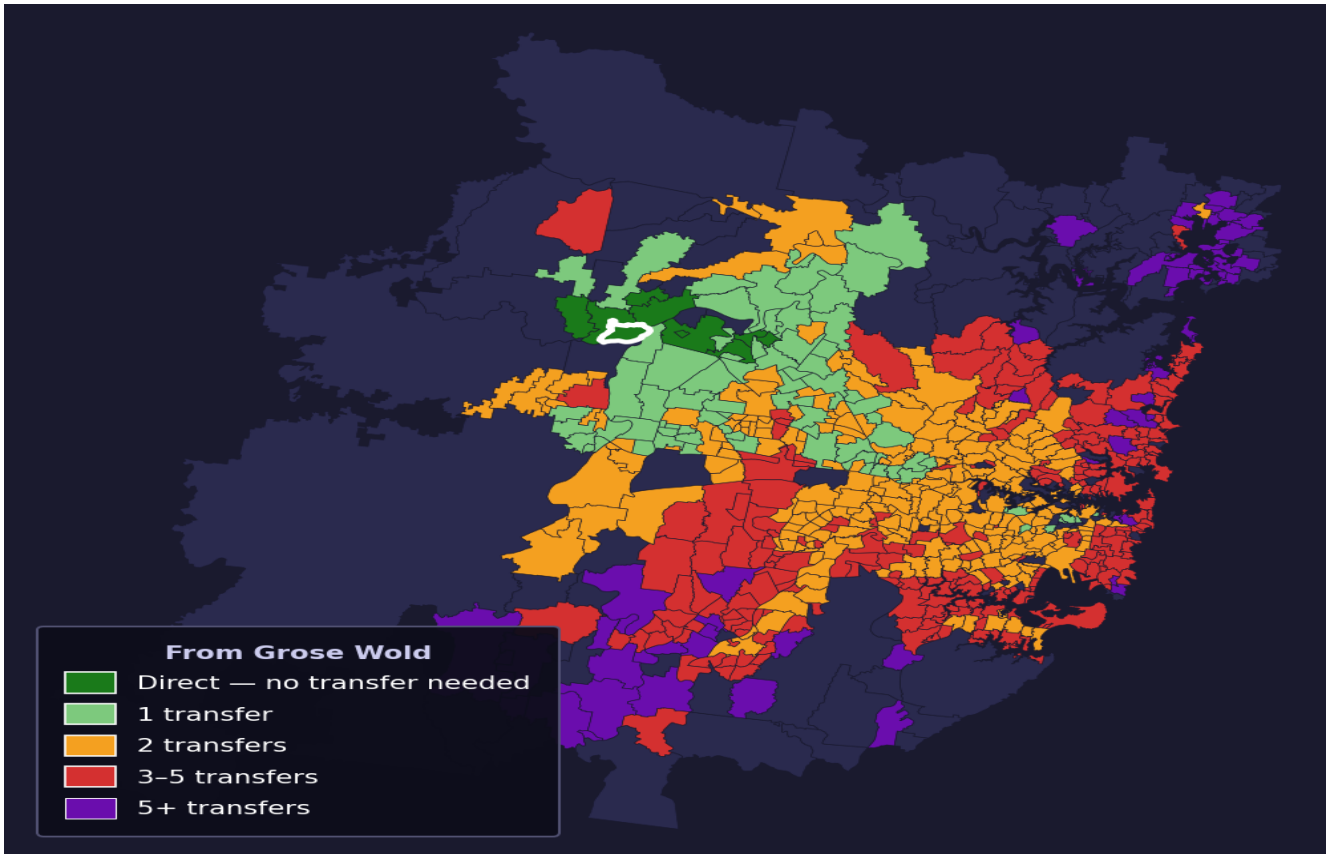

Grose Wold

Rank #486 of 781 suburbs

Composite 57 / ₁₀₀	Journey Quality 35 / ₁₀₀	Cost Efficiency 97 / ₁₀₀	Connectivity 56 / ₁₀₀
--	--	--	---

Direct (0 transfers)	9 of 781
1 transfer	77 of 781
2 transfers	267 of 781
3-5 transfers	256 of 781
5+ transfers	171 of 781

Destination	Time	Single Trip	Weekly
Sydney CBD	125 min	\$4.03	\$40.30/wk
Parramatta	94 min	\$4.03	\$40.30/wk
Sydney Airport	171 min	\$5.53	
Macquarie Park	163 min	\$7.05	\$50.00/wk
Olympic Park	158 min	\$9.49	\$50.00/wk