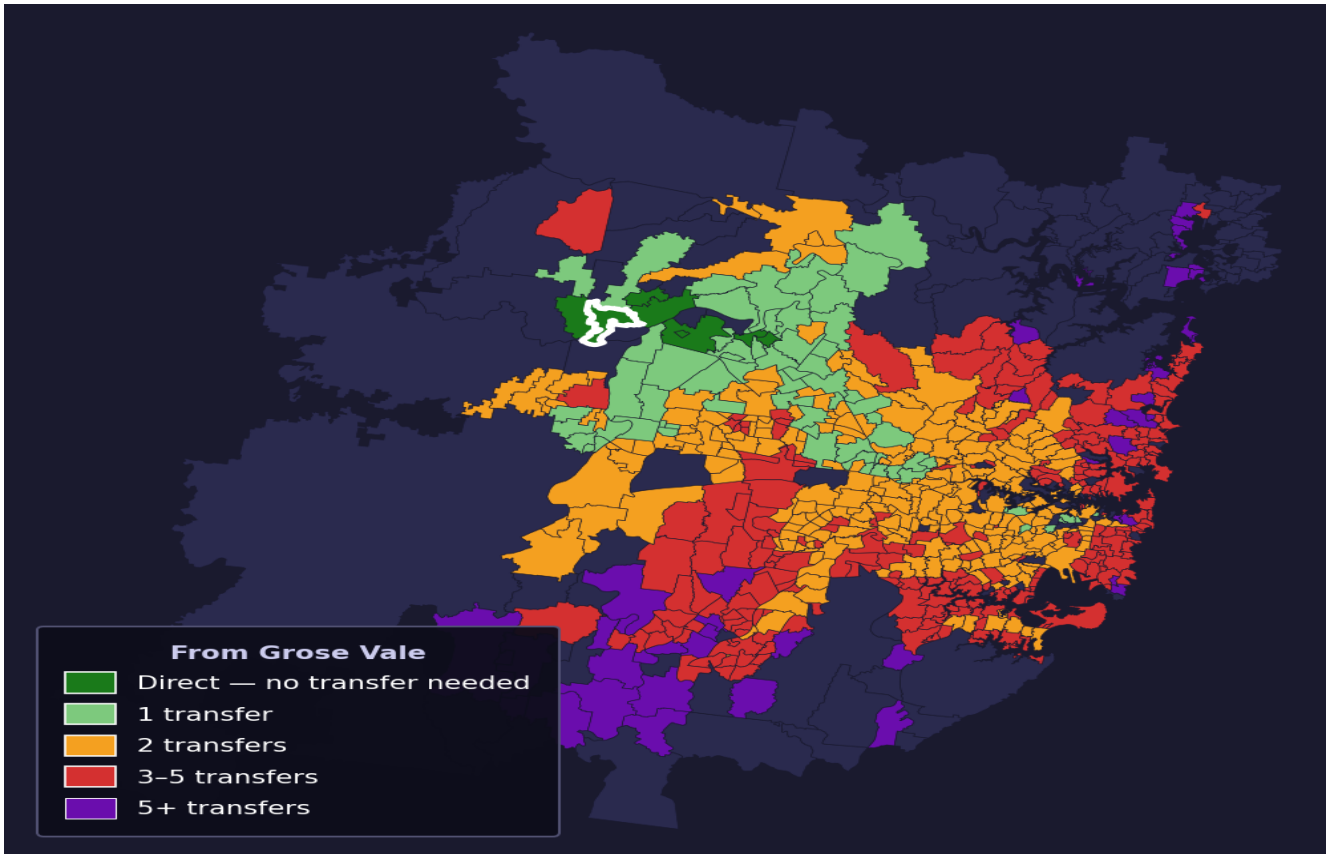

Grose Vale

Rank #501 of 781 suburbs

Composite 56 /100	Journey Quality 35 /100	Cost Efficiency 98 /100	Connectivity 54 /100
------------------------------------	--	--	---------------------------------------

Direct (0 transfers)	7 of 781
1 transfer	67 of 781
2 transfers	271 of 781
3-5 transfers	260 of 781
5+ transfers	175 of 781

Destination	Time	Single Trip	Weekly
Sydney CBD	125 min	\$4.03	\$40.30/wk
Parramatta	94 min	\$4.03	\$40.30/wk
Sydney Airport	171 min	\$5.53	
Macquarie Park	163 min	\$7.06	\$50.00/wk
Olympic Park	158 min	\$9.49	\$50.00/wk