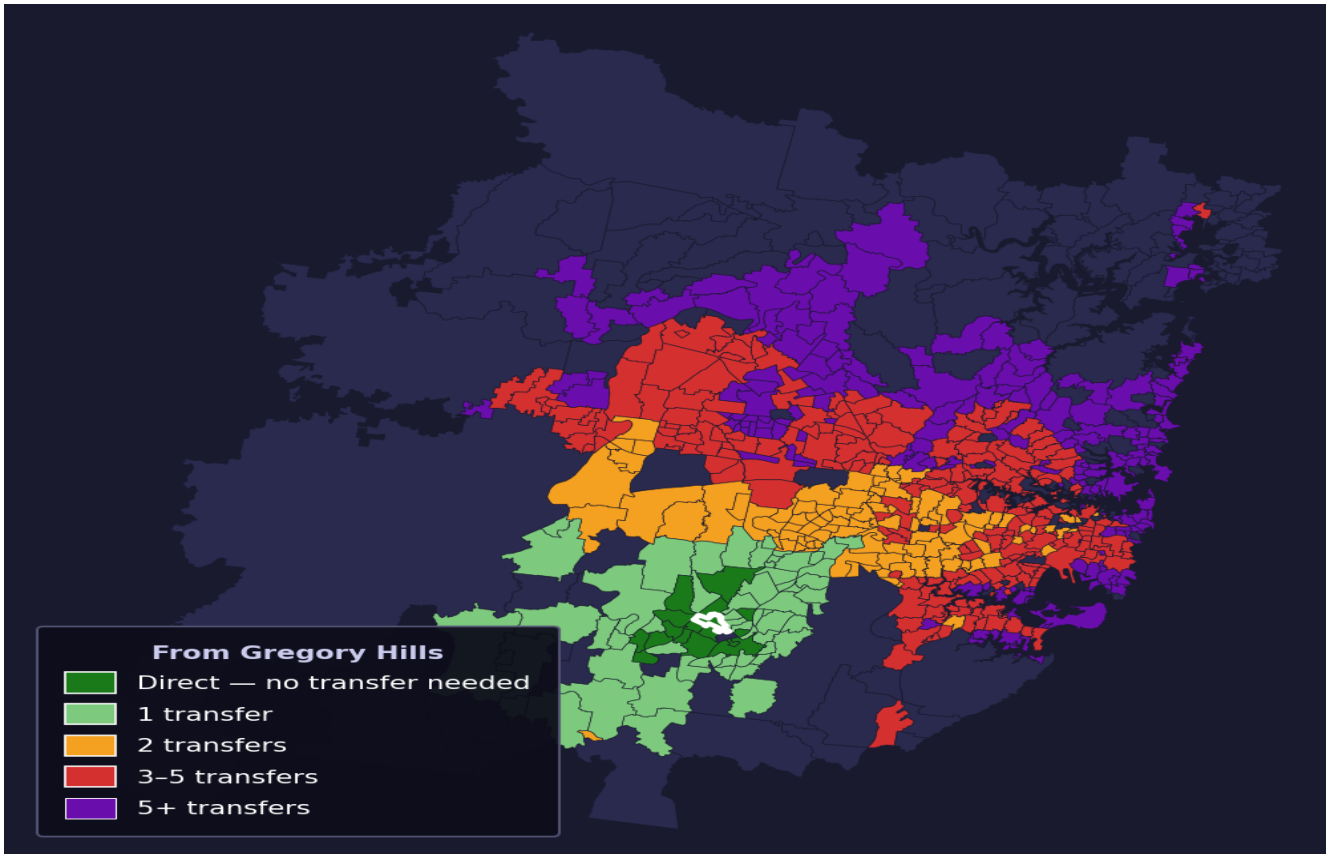

Gregory Hills

Rank #706 of 781 suburbs

Composite 47 _{/100}	Journey Quality 24 _{/100}	Cost Efficiency 97 _{/100}	Connectivity 40 _{/100}
---	---	---	--

Direct (0 transfers)	17 of 781
1 transfer	60 of 781
2 transfers	103 of 781
3-5 transfers	249 of 781
5+ transfers	351 of 781

Destination	Time	Single Trip	Weekly
Sydney CBD	146 min	\$8.09	\$50.00/wk
Parramatta	153 min	\$10.12	\$50.00/wk
Sydney Airport	211 min	\$10.12	
Macquarie Park	206 min	\$10.43	\$50.00/wk
Olympic Park	128 min	\$6.93	\$50.00/wk