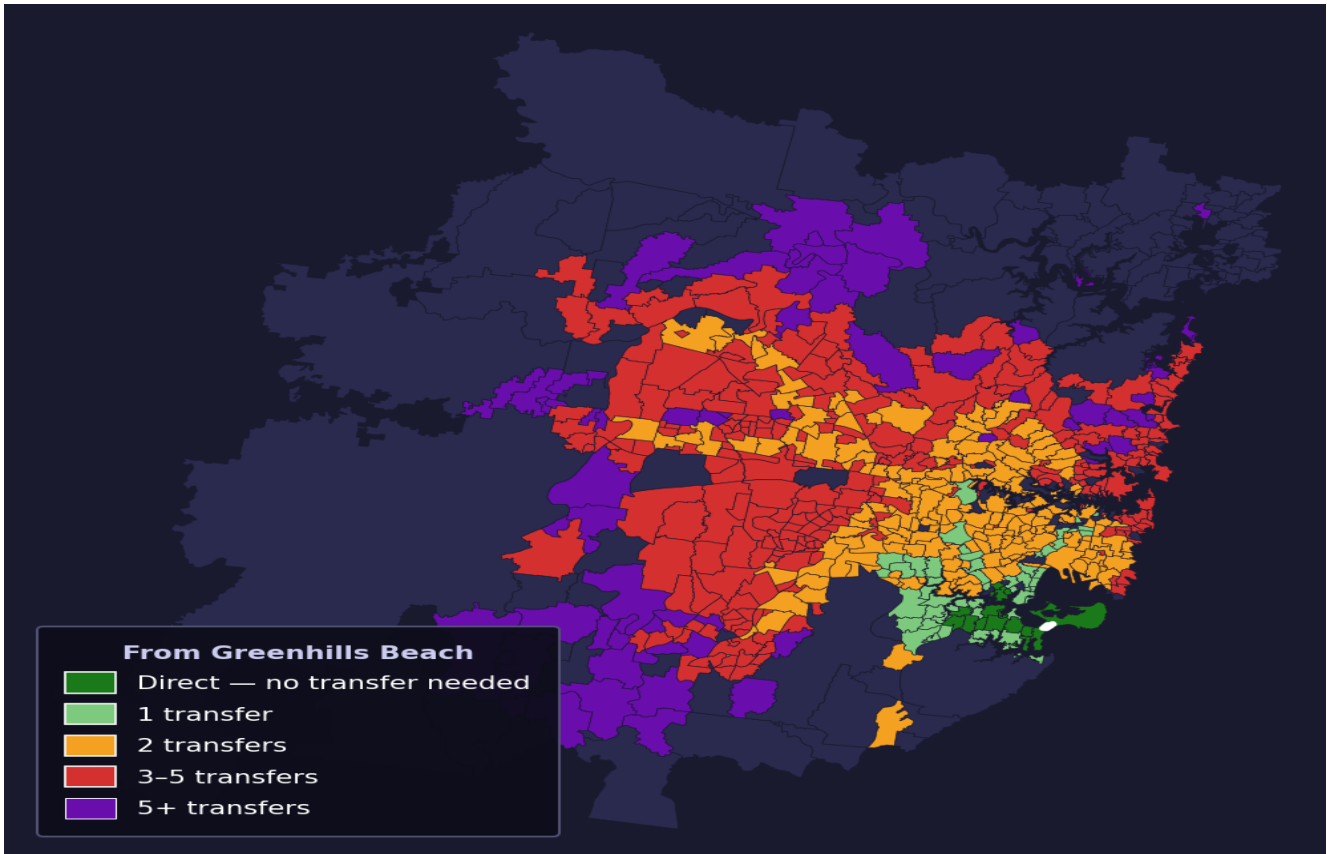

Greenhills Beach

Rank #388 of 781 suburbs

| | | | |
|------------------------------------|--|--|---------------------------------------|
| Composite 62 /100 | Journey Quality 56 /100 | Cost Efficiency 90 /100 | Connectivity 50 /100 |
|------------------------------------|--|--|---------------------------------------|

| | |
|-----------------------------|-------------------|
| Direct (0 transfers) | 17 of 781 |
| 1 transfer | 55 of 781 |
| 2 transfers | 210 of 781 |
| 3-5 transfers | 290 of 781 |
| 5+ transfers | 208 of 781 |

| Destination | Time | Single Trip | Weekly |
|----------------|---------|-------------|-------------------|
| Sydney CBD | 87 min | \$5.00 | \$44.04/wk |
| Parramatta | 138 min | \$7.37 | \$50.00/wk |
| Sydney Airport | 86 min | \$5.29 | |
| Macquarie Park | 136 min | \$6.72 | \$50.00/wk |
| Olympic Park | 126 min | \$7.51 | \$50.00/wk |