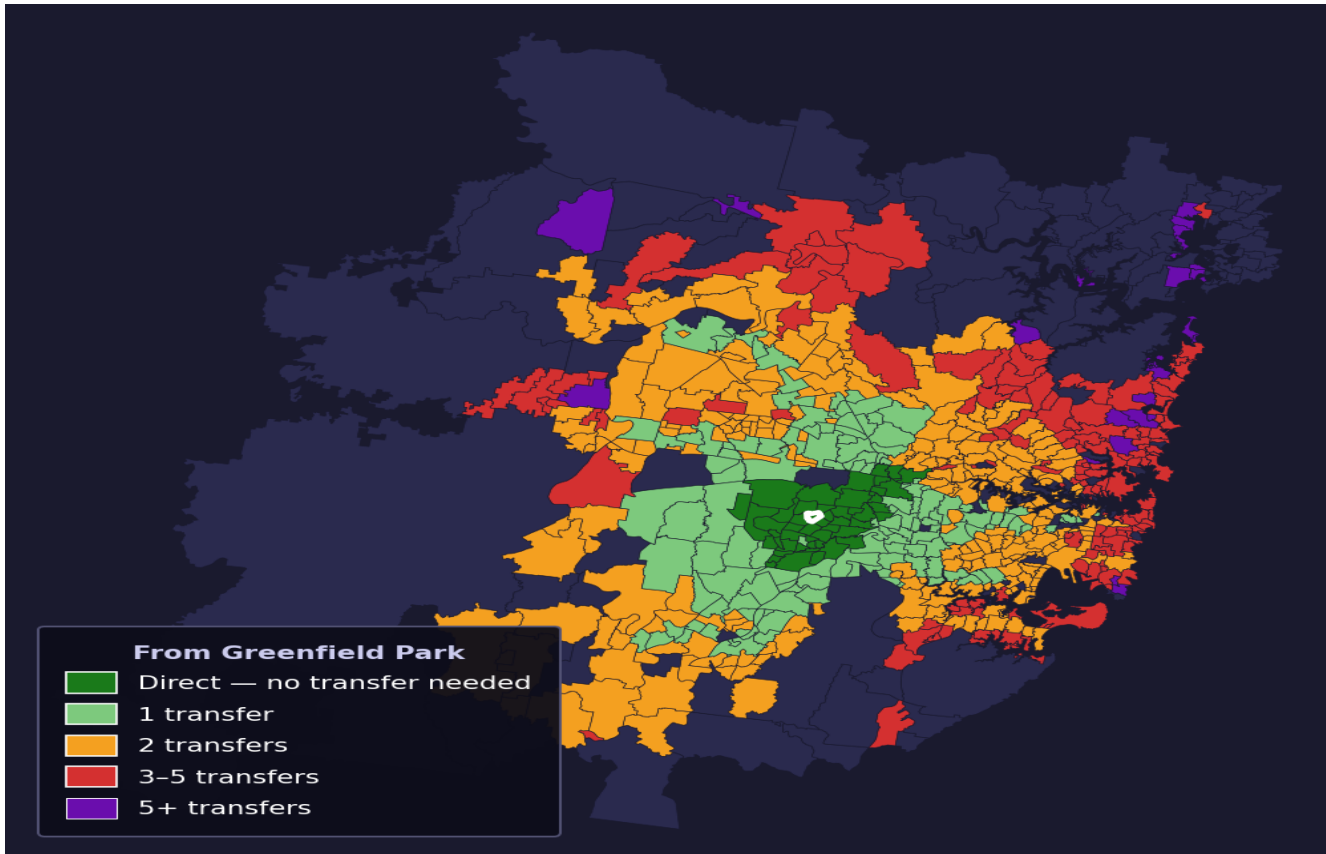

Greenfield Park

Rank #537 of 781 suburbs

Composite 55 /100	Journey Quality 25 /100	Cost Efficiency 96 /100	Connectivity 65 /100
------------------------------------	--	--	---------------------------------------

Direct (0 transfers)	51 of 781
1 transfer	136 of 781
2 transfers	278 of 781
3-5 transfers	163 of 781
5+ transfers	152 of 781

Destination	Time	Single Trip	Weekly
Sydney CBD	143 min	\$8.59	\$50.00/wk
Parramatta	62 min	\$4.28	\$42.78/wk
Sydney Airport	202 min	\$8.60	
Macquarie Park	111 min	\$6.31	\$50.00/wk
Olympic Park	151 min	\$7.03	\$50.00/wk