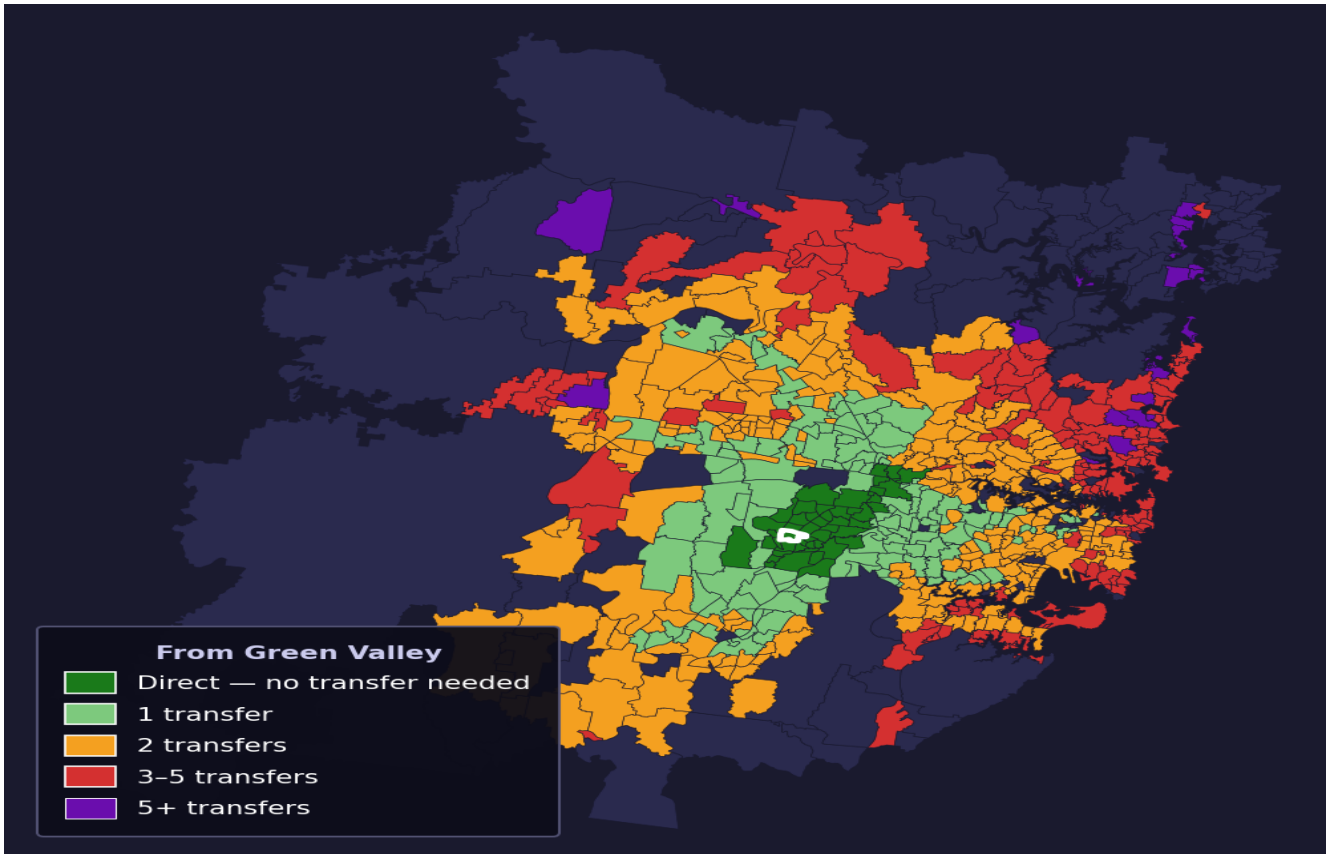

# Green Valley

Rank #562 of 781 suburbs

<b>Composite</b> <b>54</b> /100	<b>Journey Quality</b> <b>23</b> /100	<b>Cost Efficiency</b> <b>97</b> /100	<b>Connectivity</b> <b>65</b> /100
------------------------------------	--	--	---------------------------------------

<b>Direct (0 transfers)</b>	<b>49 of 781</b>
<b>1 transfer</b>	<b>141 of 781</b>
<b>2 transfers</b>	<b>280 of 781</b>
<b>3-5 transfers</b>	<b>160 of 781</b>
<b>5+ transfers</b>	<b>150 of 781</b>

Destination	Time	Single Trip	Weekly
Sydney CBD	148 min	\$8.79	\$50.00/wk
Parramatta	73 min	\$5.23	\$50.00/wk
Sydney Airport	202 min	\$8.37	
Macquarie Park	122 min	\$7.26	\$50.00/wk
Olympic Park	148 min	\$6.62	\$50.00/wk