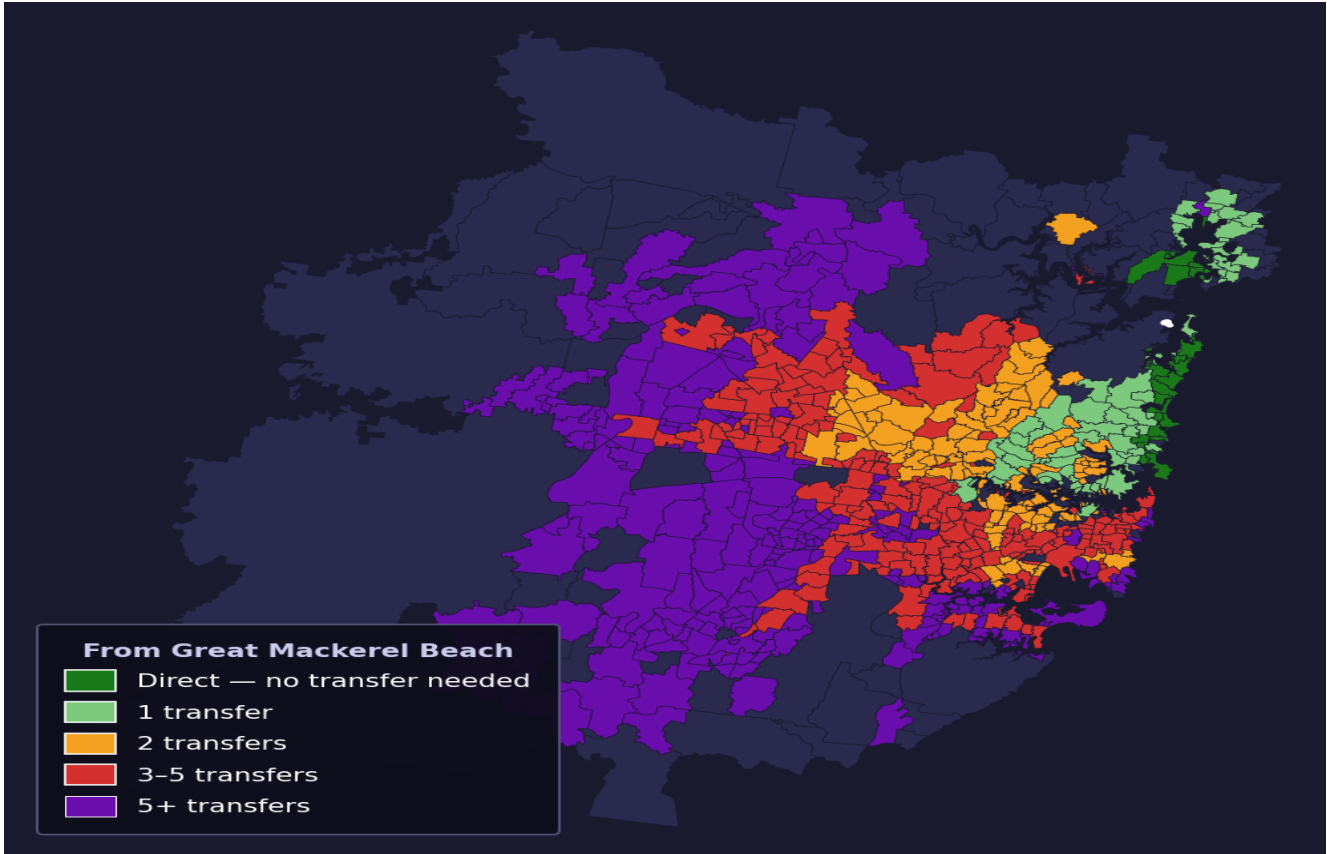

Great Mackerel Beach

Rank #612 of 781 suburbs

Composite 52 _{/100}	Journey Quality 32 _{/100}	Cost Efficiency 95 _{/100}	Connectivity 46 _{/100}
---	---	---	--

Direct (0 transfers)	31 of 781
1 transfer	73 of 781
2 transfers	119 of 781
3-5 transfers	216 of 781
5+ transfers	341 of 781

Destination	Time	Single Trip	Weekly
Sydney CBD	132 min	\$6.45	\$50.00/wk
Parramatta	215 min	\$10.23	\$50.00/wk
Sydney Airport	244 min	\$8.88	
Macquarie Park	168 min	\$8.71	\$50.00/wk
Olympic Park	175 min	\$13.44	\$50.00/wk