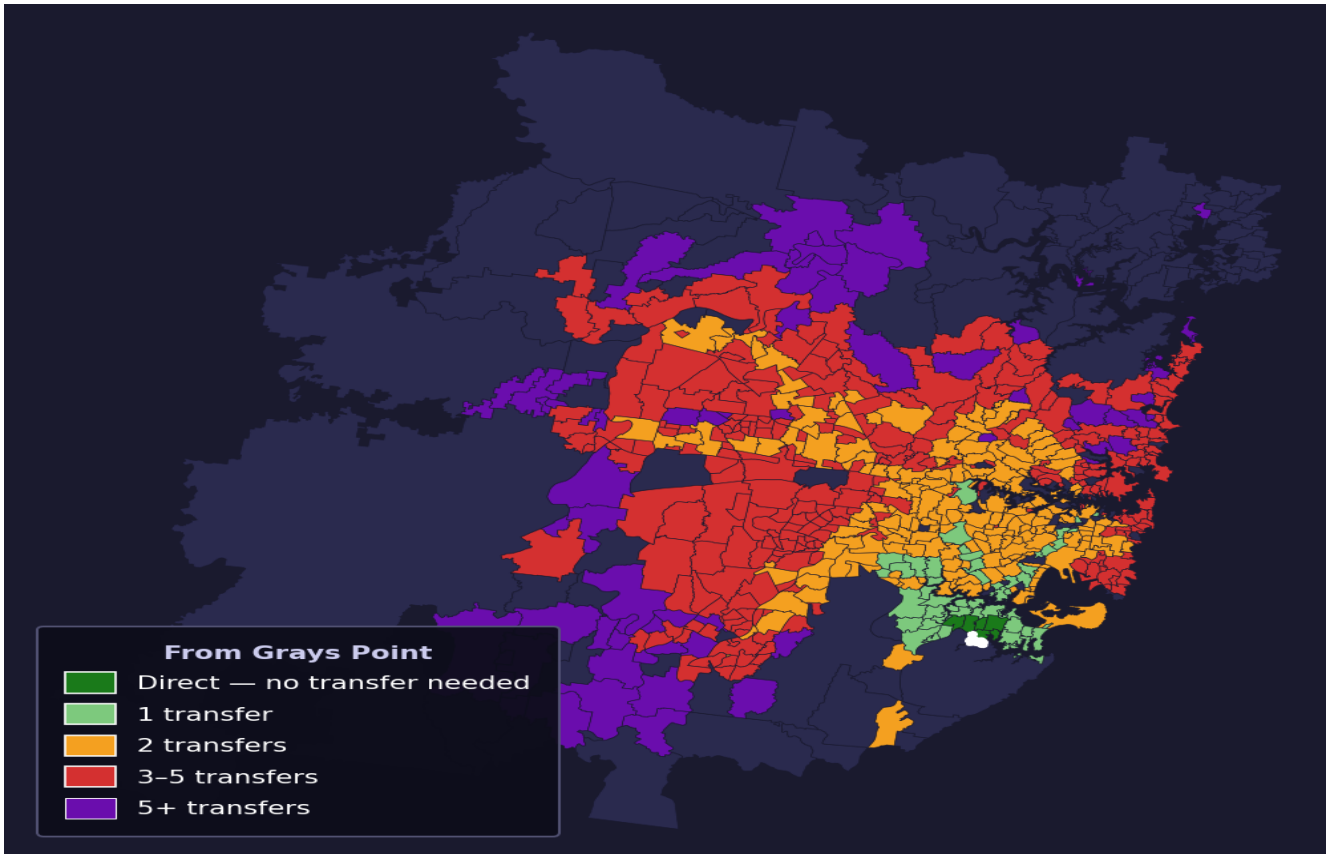

Grays Point

Rank #382 of 781 suburbs

Composite 63 _{/100}	Journey Quality 57 _{/100}	Cost Efficiency 89 _{/100}	Connectivity 49 _{/100}
---	---	---	--

Direct (0 transfers)	6 of 781
1 transfer	55 of 781
2 transfers	211 of 781
3-5 transfers	300 of 781
5+ transfers	208 of 781

Destination	Time	Single Trip	Weekly
Sydney CBD	85 min	\$4.73	\$43.56/wk
Parramatta	130 min	\$6.68	\$50.00/wk
Sydney Airport	93 min	\$5.08	
Macquarie Park	147 min	\$7.04	\$50.00/wk
Olympic Park	134 min	\$7.60	\$50.00/wk