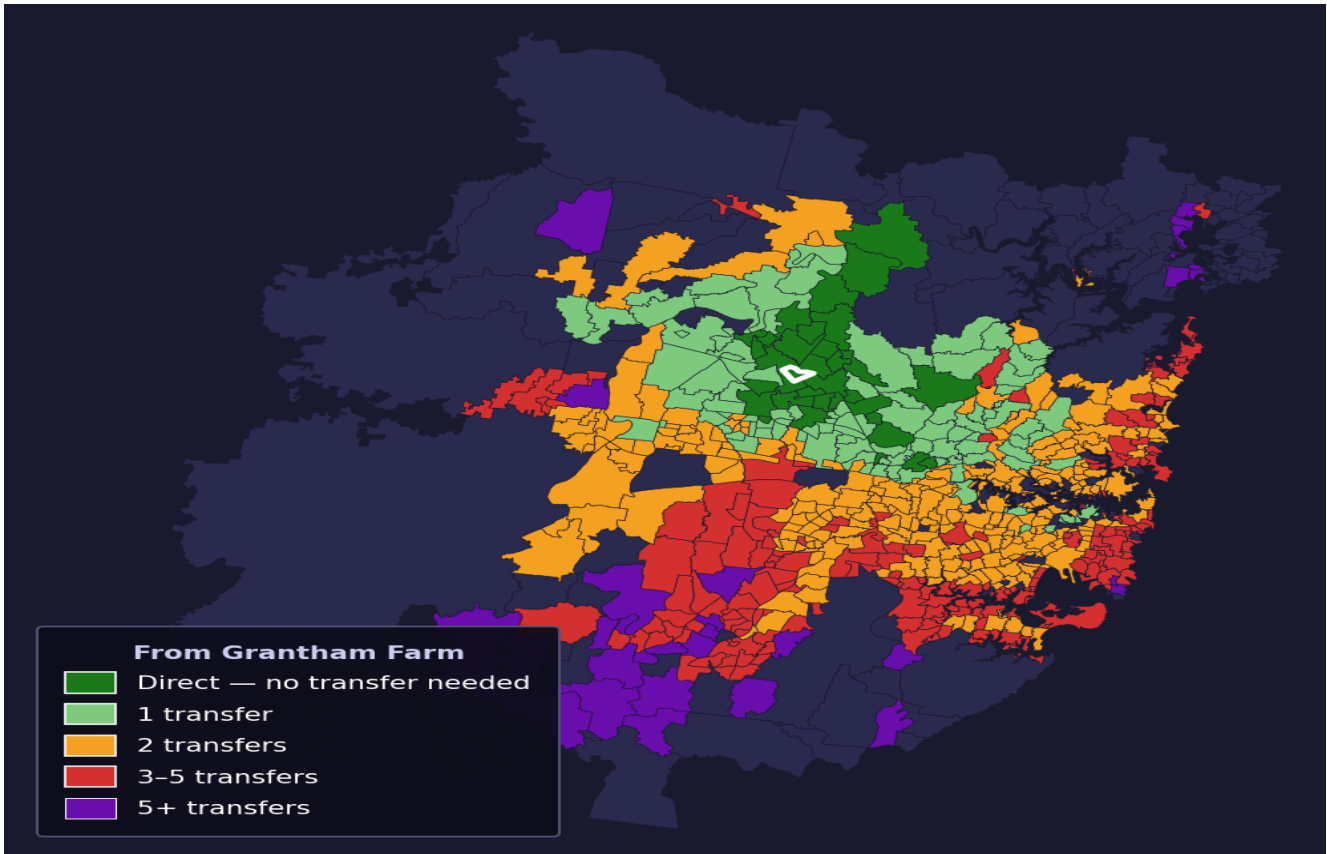

# Grantham Farm

Rank #471 of 781 suburbs

<b>Composite</b> <b>58</b> /100	<b>Journey Quality</b> <b>36</b> /100	<b>Cost Efficiency</b> <b>94</b> /100	<b>Connectivity</b> <b>60</b> /100
------------------------------------	--	--	---------------------------------------

Direct (0 transfers)	33 of 781
1 transfer	105 of 781
2 transfers	281 of 781
3-5 transfers	202 of 781
5+ transfers	159 of 781

Destination	Time	Single Trip	Weekly
Sydney CBD	124 min	\$8.12	\$50.00/wk
Parramatta	113 min	\$6.79	\$50.00/wk
Sydney Airport	192 min	\$10.27	
Macquarie Park	104 min	\$6.67	\$50.00/wk
Olympic Park	159 min	\$9.61	\$50.00/wk