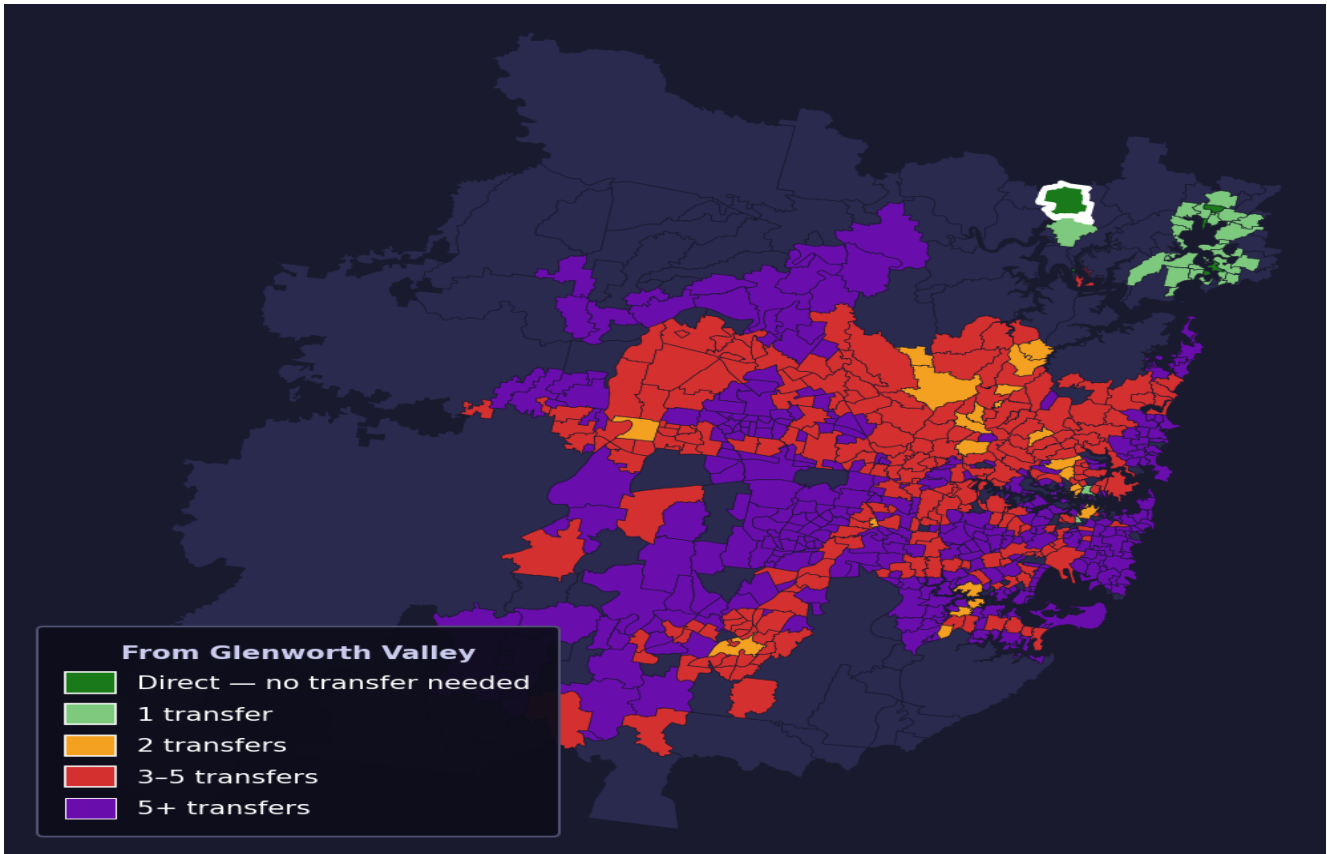

Glenworth Valley

Rank #671 of 781 suburbs

Composite 49 /100	Journey Quality 36 /100	Cost Efficiency 94 /100	Connectivity 31 /100
------------------------------------	--	--	---------------------------------------

Direct (0 transfers)	5 of 781
1 transfer	31 of 781
2 transfers	23 of 781
3-5 transfers	241 of 781
5+ transfers	480 of 781

Destination	Time	Single Trip	Weekly
Sydney CBD	124 min	\$6.91	\$50.00/wk
Parramatta	210 min	\$10.88	\$50.00/wk
Sydney Airport	213 min	\$9.41	
Macquarie Park	159 min	\$8.89	\$50.00/wk
Olympic Park	170 min	\$12.67	\$50.00/wk