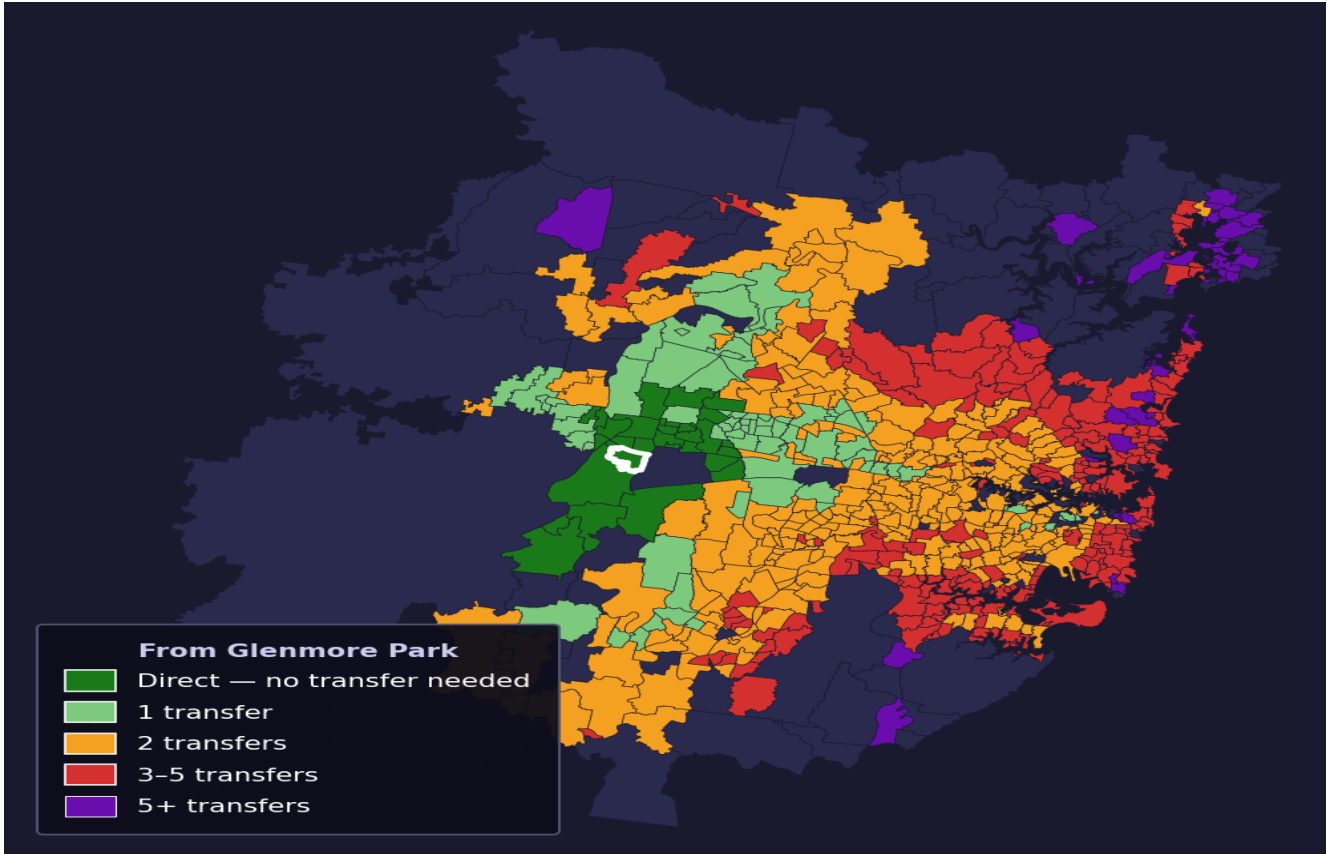

Glenmore Park

Rank #704 of 781 suburbs

Composite 47 _{/100}	Journey Quality 10 _{/100}	Cost Efficiency 99 _{/100}	Connectivity 60 _{/100}
---	---	---	--

Direct (0 transfers)	30 of 781
1 transfer	76 of 781
2 transfers	302 of 781
3-5 transfers	227 of 781
5+ transfers	145 of 781

Destination	Time	Single Trip	Weekly
Sydney CBD	172 min	\$7.20	\$50.00/wk
Parramatta	151 min	\$7.36	\$50.00/wk
Sydney Airport	217 min	\$9.23	
Macquarie Park	190 min	\$9.23	\$50.00/wk
Olympic Park	163 min	\$9.85	\$50.00/wk