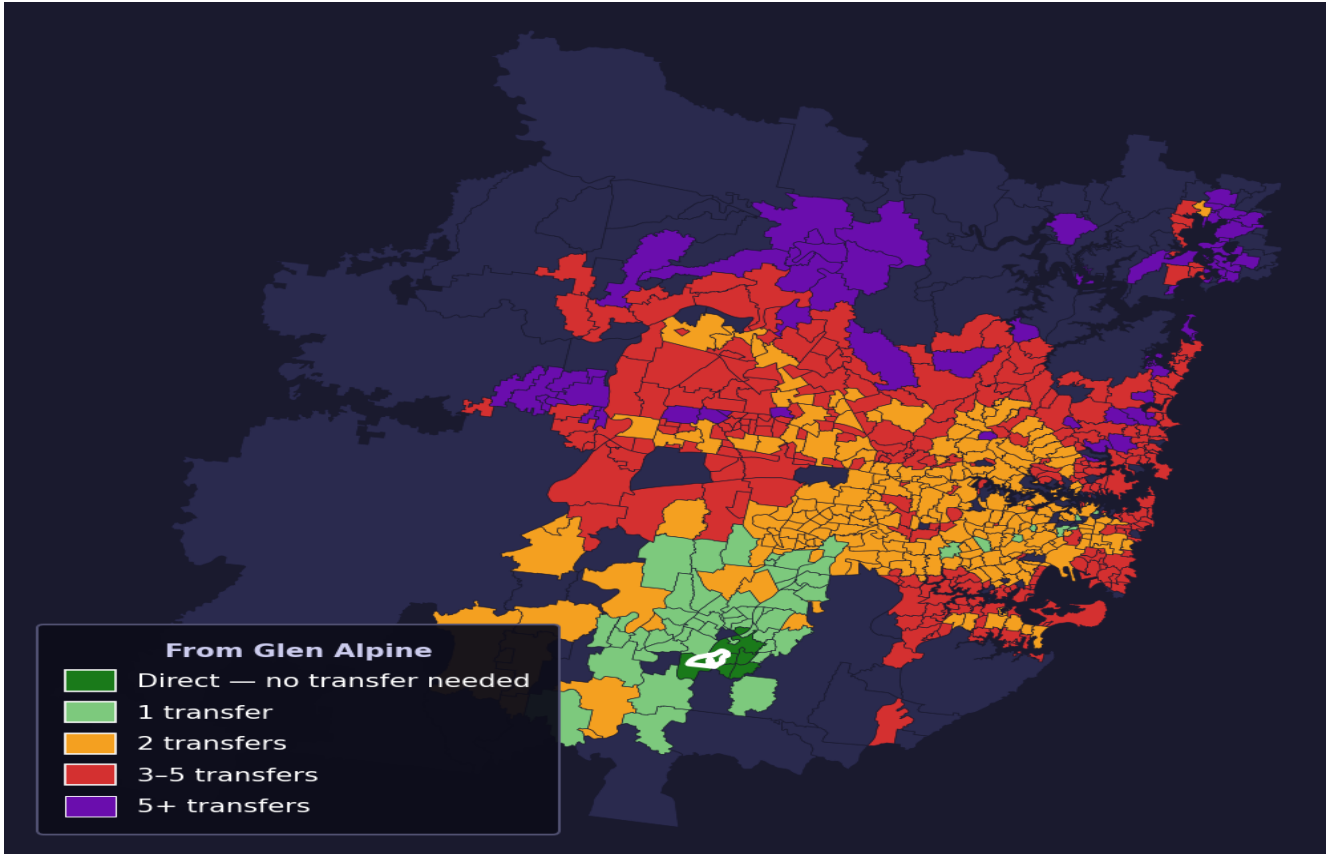

Glen Alpine

Rank #598 of 781 suburbs

Composite 52 /100	Journey Quality 28 /100	Cost Efficiency 96 /100	Connectivity 53 /100
------------------------------------	--	--	---------------------------------------

Direct (0 transfers)	8 of 781
1 transfer	58 of 781
2 transfers	249 of 781
3-5 transfers	296 of 781
5+ transfers	169 of 781

Destination	Time	Single Trip	Weekly
Sydney CBD	139 min	\$5.17	\$50.00/wk
Parramatta	189 min	\$8.01	\$50.00/wk
Sydney Airport	196 min	\$7.20	
Macquarie Park	202 min	\$8.82	\$50.00/wk
Olympic Park	128 min	\$6.93	\$50.00/wk