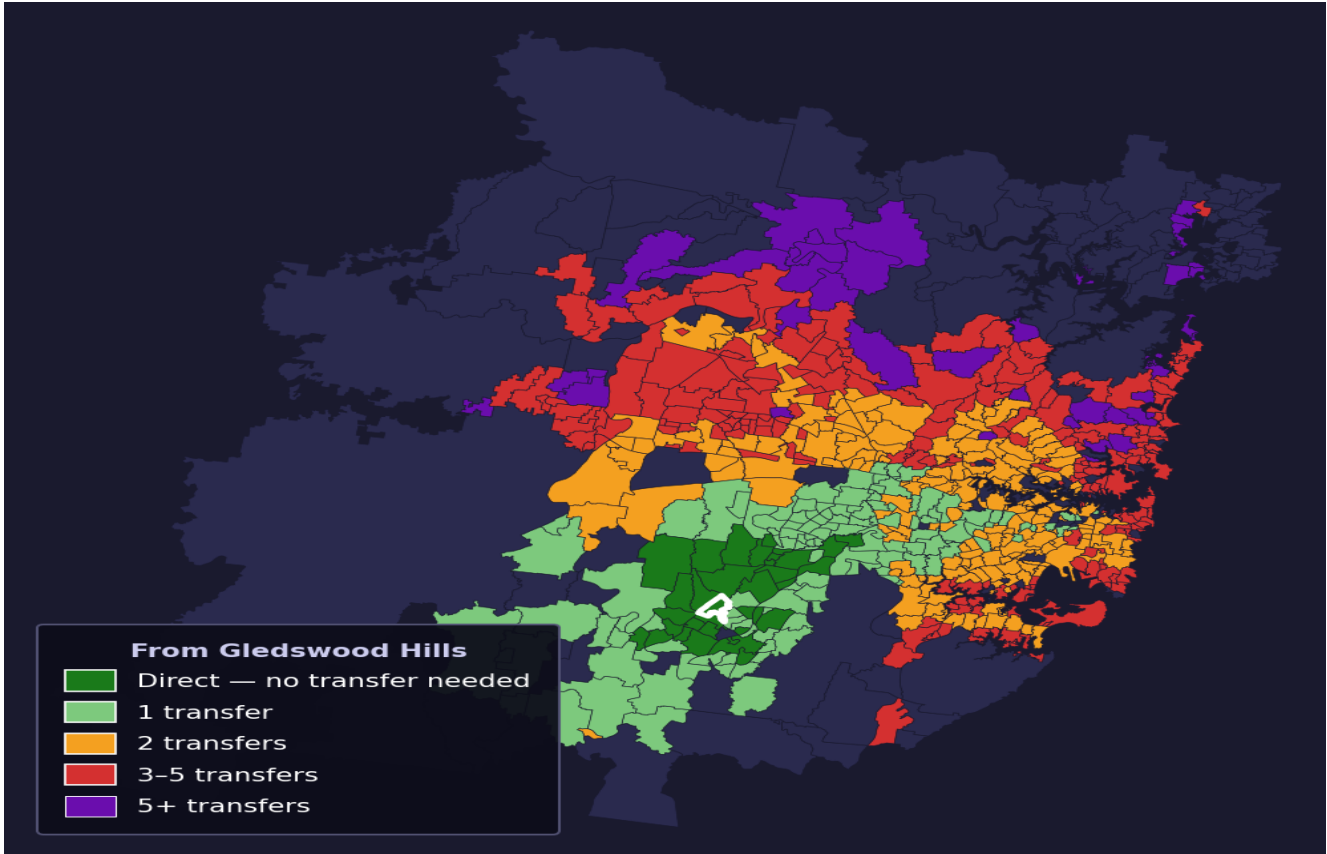

Gledswood Hills

Rank #559 of 781 suburbs

Composite 54 /100	Journey Quality 28 /100	Cost Efficiency 96 /100	Connectivity 60 /100
------------------------------------	--	--	---------------------------------------

Direct (0 transfers)	35 of 781
1 transfer	129 of 781
2 transfers	215 of 781
3-5 transfers	229 of 781
5+ transfers	172 of 781

Destination	Time	Single Trip	Weekly
Sydney CBD	139 min	\$8.09	\$50.00/wk
Parramatta	146 min	\$10.12	\$50.00/wk
Sydney Airport	204 min	\$10.12	
Macquarie Park	198 min	\$10.43	\$50.00/wk
Olympic Park	128 min	\$6.93	\$50.00/wk