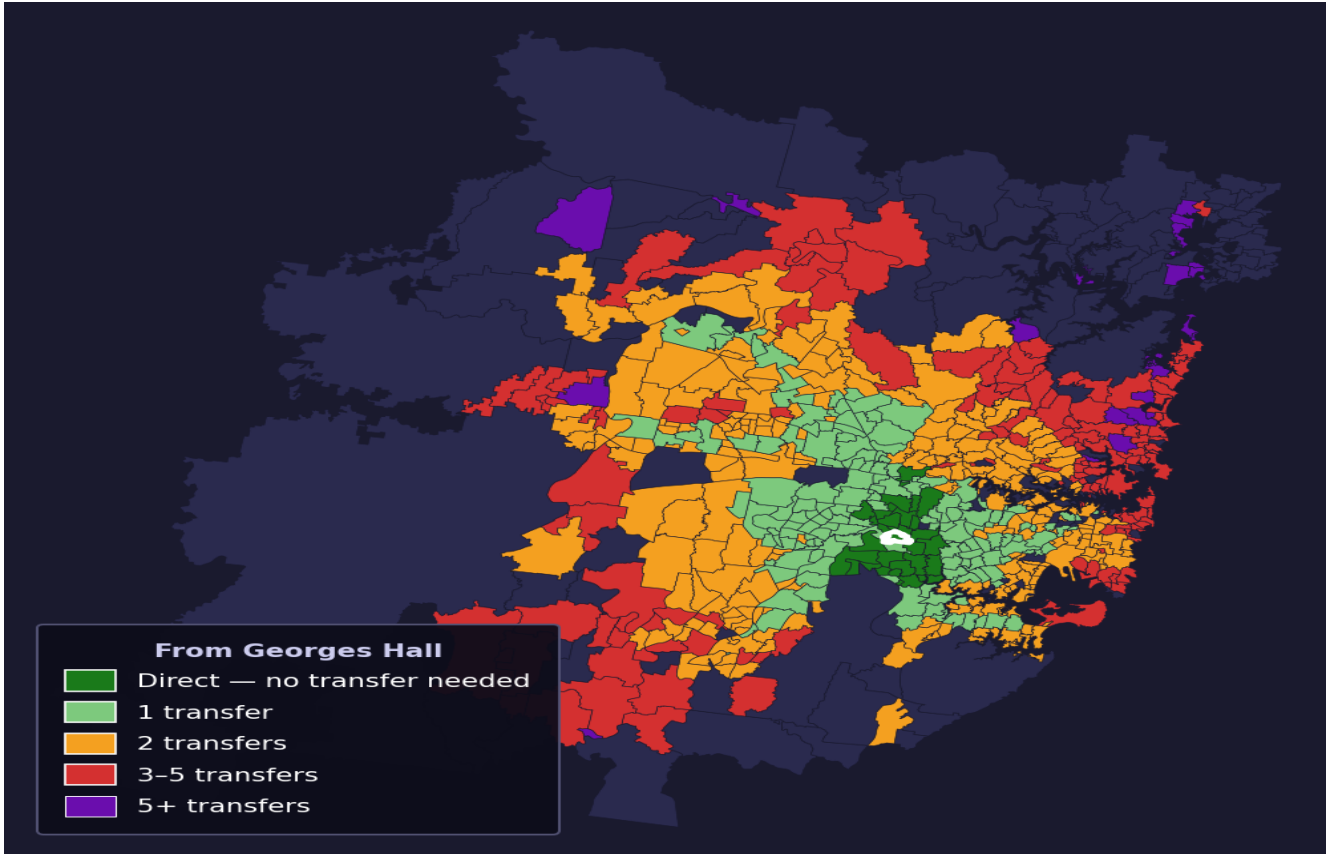

Georges Hall

Rank #233 of 781 suburbs

Composite 70 _{/100}	Journey Quality 64 _{/100}	Cost Efficiency 86 _{/100}	Connectivity 65 _{/100}
---	---	---	--

Direct (0 transfers)	31 of 781
1 transfer	163 of 781
2 transfers	278 of 781
3-5 transfers	157 of 781
5+ transfers	151 of 781

Destination	Time	Single Trip	Weekly
Sydney CBD	73 min	\$4.48	\$42.53/wk
Parramatta	78 min	\$5.74	\$48.92/wk
Sydney Airport	110 min	\$6.32	
Macquarie Park	124 min	\$6.24	\$50.00/wk
Olympic Park	66 min	\$5.23	\$50.00/wk