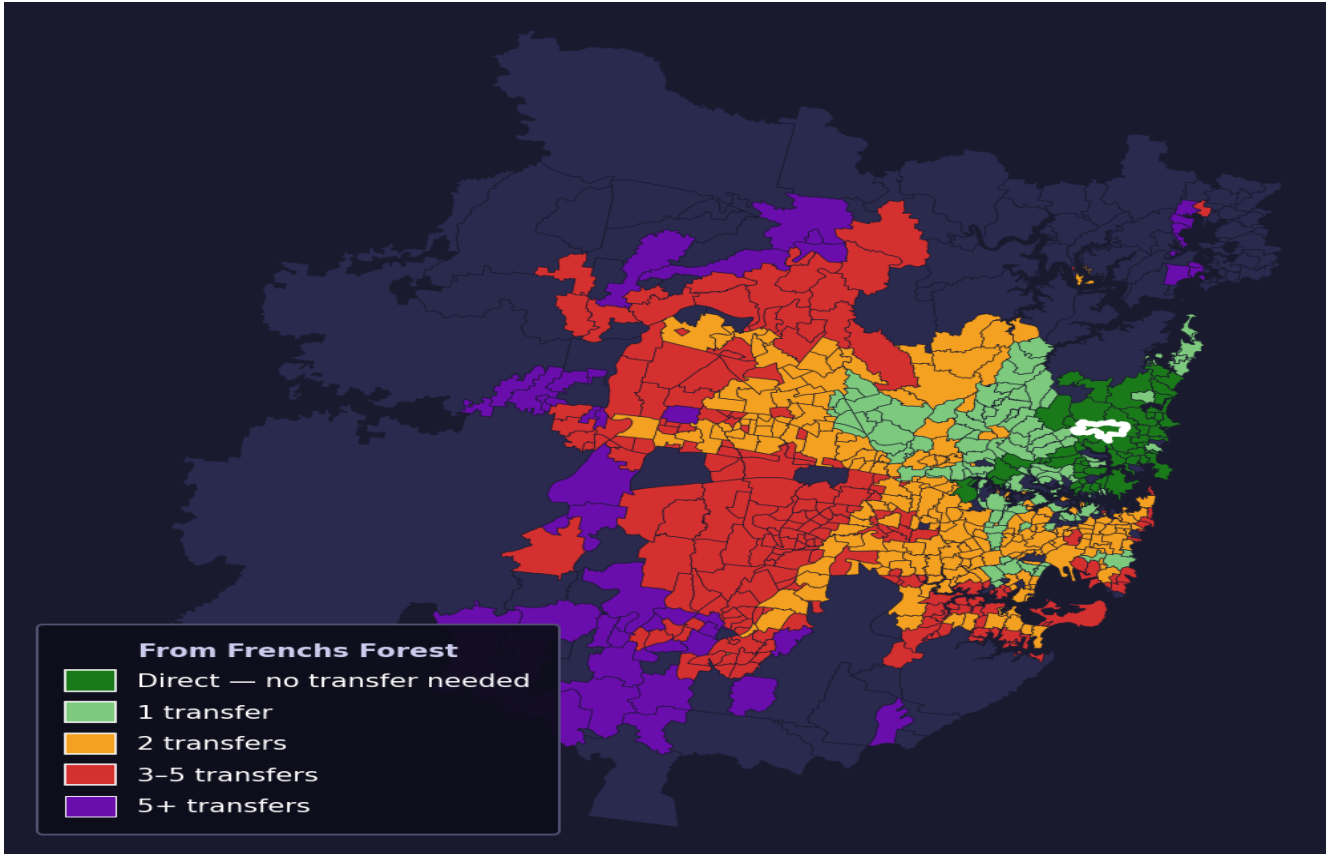

Frenchs Forest

Rank #195 of 781 suburbs

Composite 71 _{/100}	Journey Quality 76 _{/100}	Cost Efficiency 75 _{/100}	Connectivity 61 _{/100}
---	---	---	--

Direct (0 transfers)	55 of 781
1 transfer	115 of 781
2 transfers	220 of 781
3-5 transfers	212 of 781
5+ transfers	178 of 781

Destination	Time	Single Trip	Weekly
Sydney CBD	50 min	\$4.15	\$41.54/wk
Parramatta	118 min	\$8.10	\$50.00/wk
Sydney Airport	167 min	\$7.43	
Macquarie Park	73 min	\$4.95	\$47.92/wk
Olympic Park	130 min	\$7.20	\$50.00/wk