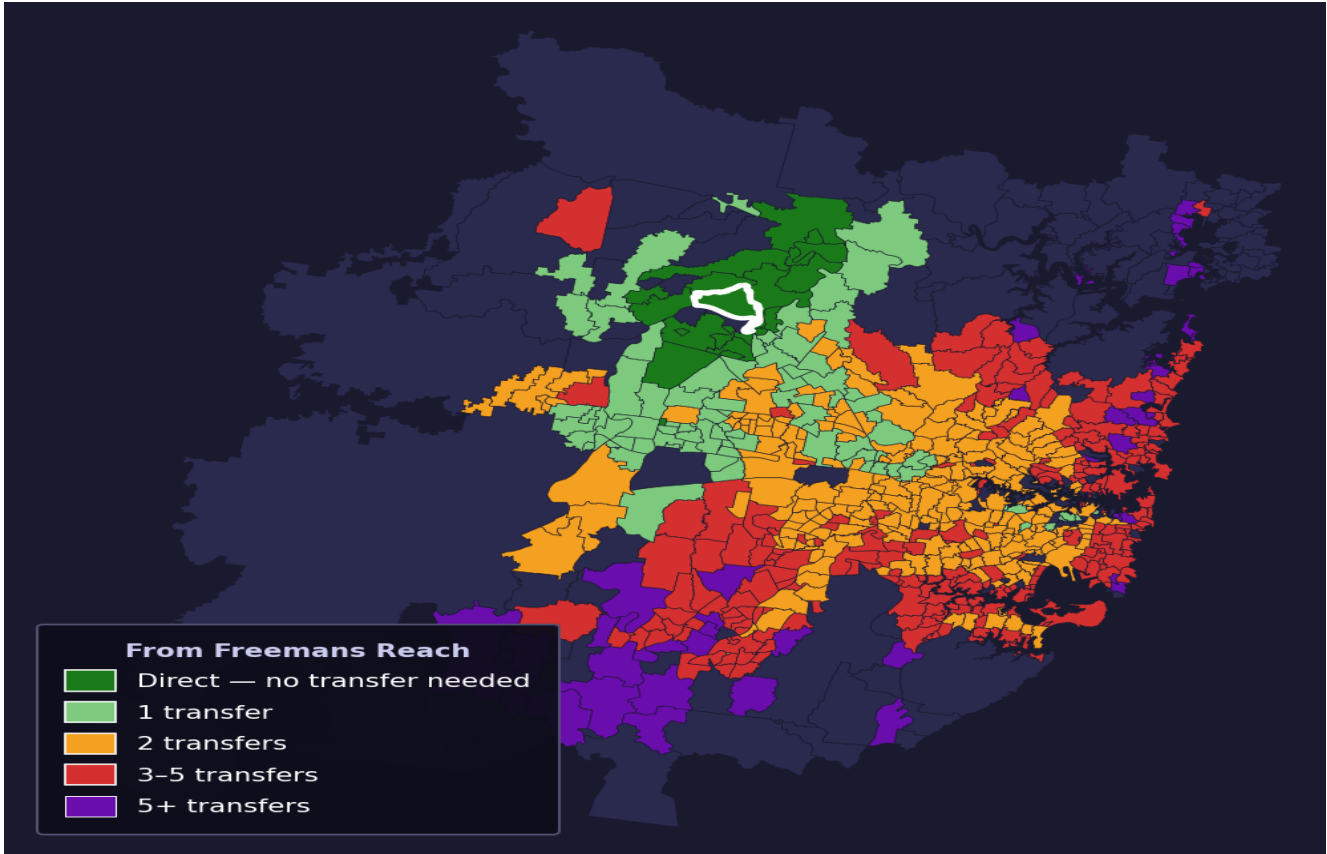

Freemans Reach

Rank #482 of 781 suburbs

Composite 57 / ₁₀₀	Journey Quality 36 / ₁₀₀	Cost Efficiency 97 / ₁₀₀	Connectivity 56 / ₁₀₀
------------------------------------------------	------------------------------------------------------	------------------------------------------------------	---------------------------------------------------

Direct (0 transfers)	19 of 781
1 transfer	83 of 781
2 transfers	256 of 781
3-5 transfers	247 of 781
5+ transfers	175 of 781

Destination	Time	Single Trip	Weekly
Sydney CBD	125 min	\$4.03	\$40.30/wk
Parramatta	94 min	\$4.03	\$40.30/wk
Sydney Airport	170 min	\$5.55	
Macquarie Park	163 min	\$7.07	\$50.00/wk
Olympic Park	166 min	\$9.75	\$50.00/wk