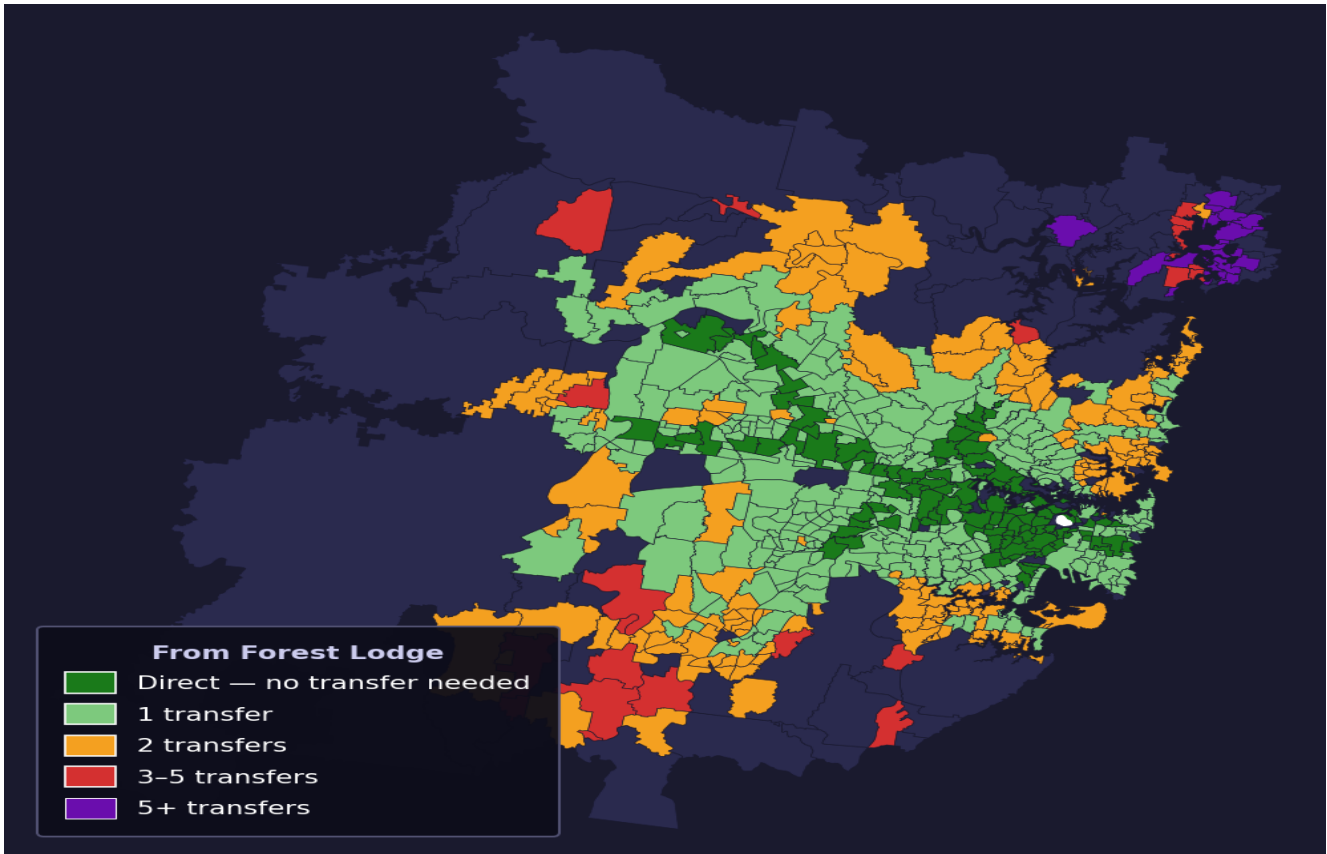

Forest Lodge

Rank #11 of 781 suburbs

Composite 82 /100	Journey Quality 81 /100	Cost Efficiency 81 /100	Connectivity 86 /100
------------------------------------	--	--	---------------------------------------

Direct (0 transfers)	126 of 781
1 transfer	334 of 781
2 transfers	172 of 781
3-5 transfers	25 of 781
5+ transfers	123 of 781

Destination	Time	Single Trip	Weekly
Sydney CBD	42 min	\$2.89	\$28.90/wk
Parramatta	98 min	\$5.10	\$45.96/wk
Sydney Airport	130 min	\$5.66	
Macquarie Park	80 min	\$4.75	\$46.70/wk
Olympic Park	99 min	\$5.48	\$50.00/wk