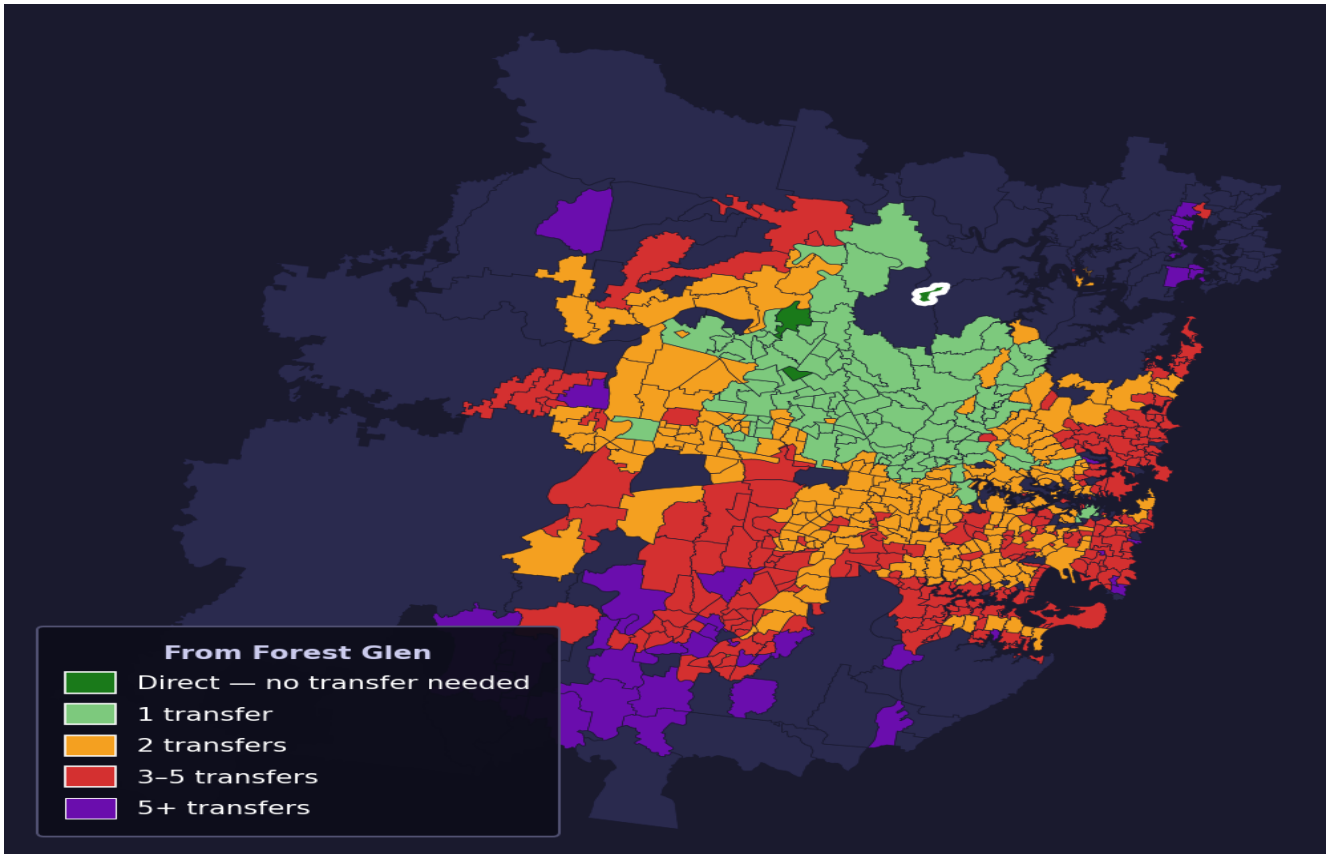

Forest Glen

Rank #405 of 781 suburbs

Composite 62 _{/100}	Journey Quality 50 _{/100}	Cost Efficiency 90 _{/100}	Connectivity 56 _{/100}
---	---	---	--

Direct (0 transfers)	2 of 781
1 transfer	102 of 781
2 transfers	259 of 781
3-5 transfers	252 of 781
5+ transfers	165 of 781

Destination	Time	Single Trip	Weekly
Sydney CBD	99 min	\$6.24	\$48.26/wk
Parramatta	104 min	\$6.02	\$48.50/wk
Sydney Airport	163 min	\$8.01	
Macquarie Park	93 min	\$6.11	\$49.84/wk
Olympic Park	139 min	\$9.01	\$50.00/wk