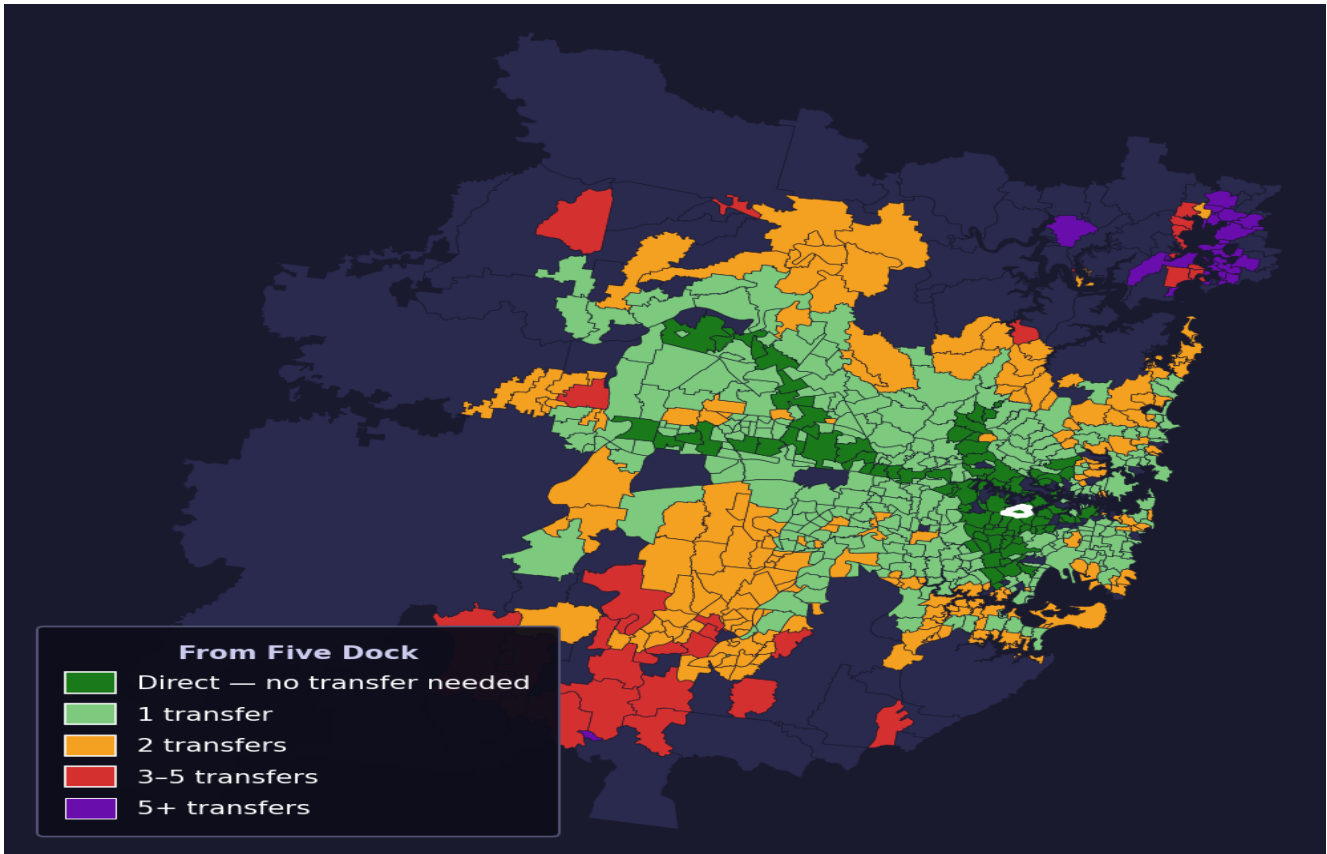

# Five Dock

Rank #35 of 781 suburbs

<b>Composite</b> <b>78</b> <sub>/100</sub>	<b>Journey Quality</b> <b>77</b> <sub>/100</sub>	<b>Cost Efficiency</b> <b>73</b> <sub>/100</sub>	<b>Connectivity</b> <b>84</b> <sub>/100</sub>
---	---	---	--

Direct (0 transfers)	101 of 781
1 transfer	325 of 781
2 transfers	196 of 781
3-5 transfers	34 of 781
5+ transfers	124 of 781

Destination	Time	Single Trip	Weekly
Sydney CBD	49 min	\$4.38	\$42.86/wk
Parramatta	111 min	\$6.28	\$50.00/wk
Sydney Airport	112 min	\$5.60	
Macquarie Park	83 min	\$5.50	\$49.30/wk
Olympic Park	92 min	\$5.68	\$47.54/wk