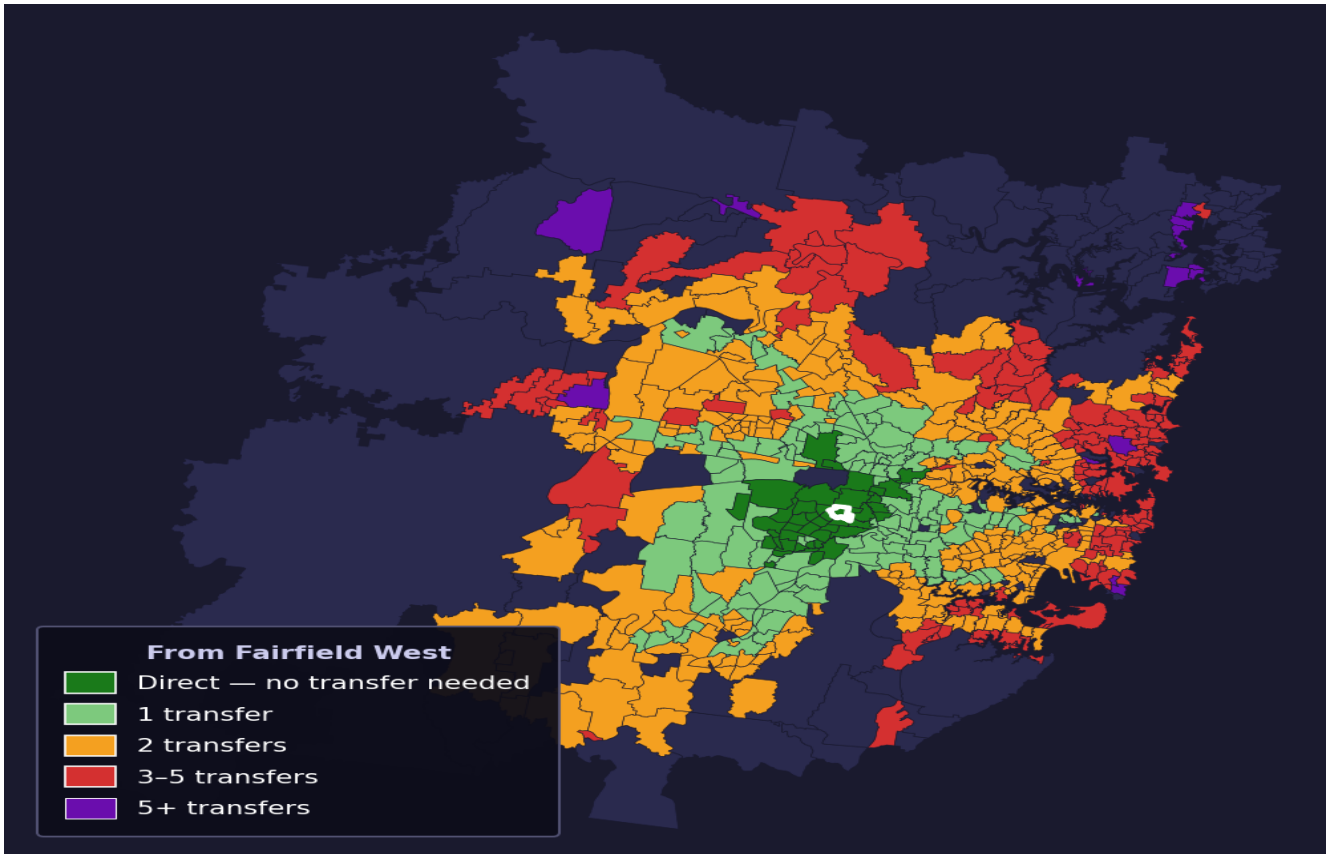

# Fairfield West

Rank #575 of 781 suburbs

<b>Composite</b> <b>54</b> / <sub>100</sub>	<b>Journey Quality</b> <b>21</b> / <sub>100</sub>	<b>Cost Efficiency</b> <b>97</b> / <sub>100</sub>	<b>Connectivity</b> <b>66</b> / <sub>100</sub>
--	--	--	---

<b>Direct (0 transfers)</b>	<b>45 of 781</b>
<b>1 transfer</b>	<b>144 of 781</b>
<b>2 transfers</b>	<b>288 of 781</b>
<b>3-5 transfers</b>	<b>162 of 781</b>
<b>5+ transfers</b>	<b>141 of 781</b>

Destination	Time	Single Trip	Weekly
Sydney CBD	151 min	\$8.25	<b>\$50.00/wk</b>
Parramatta	69 min	\$4.84	<b>\$47.36/wk</b>
Sydney Airport	164 min	\$7.65	
Macquarie Park	130 min	\$7.12	<b>\$50.00/wk</b>
Olympic Park	106 min	\$6.31	<b>\$50.00/wk</b>