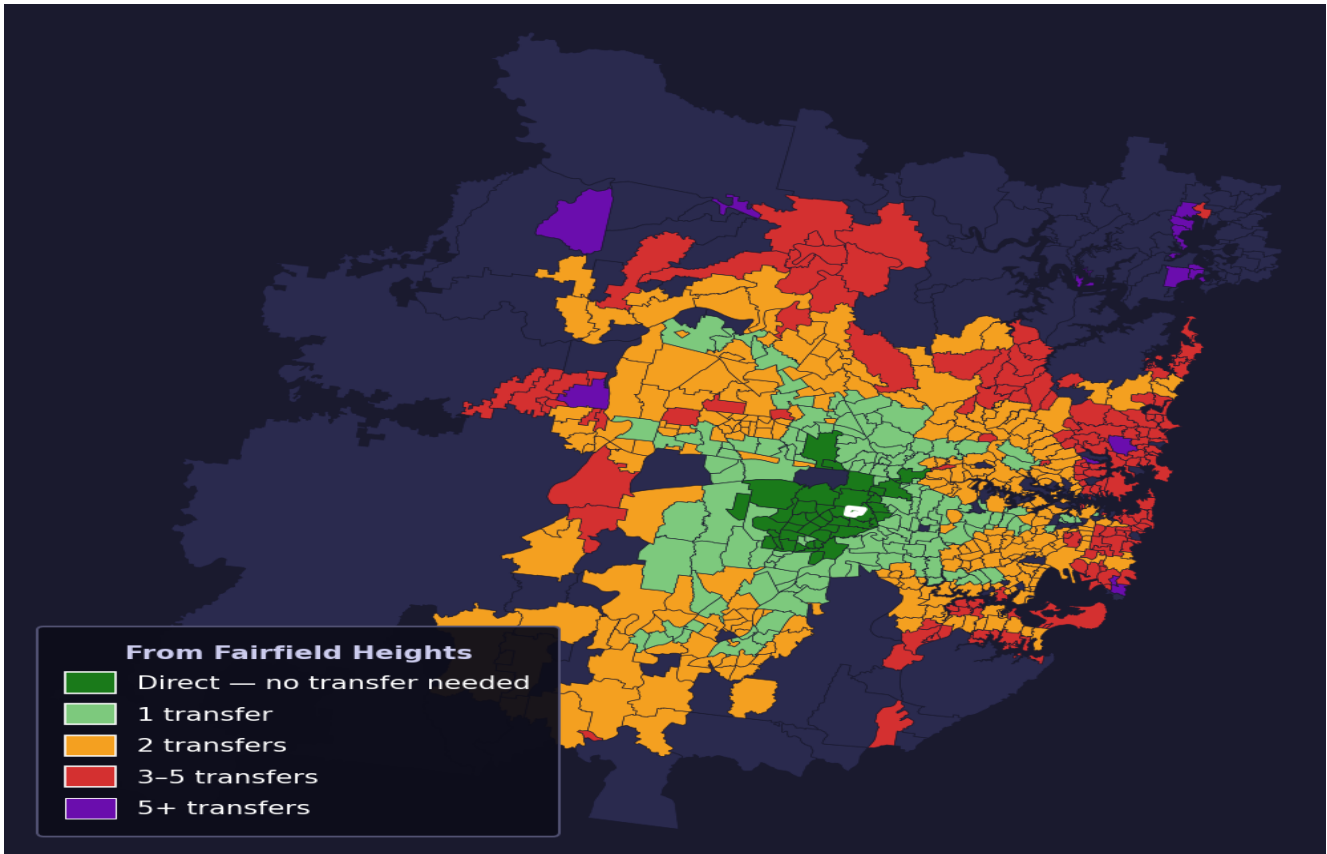

Fairfield Heights

Rank #595 of 781 suburbs

Composite 52 /100	Journey Quality 19 /100	Cost Efficiency 98 /100	Connectivity 66 /100
------------------------------------	--	--	---------------------------------------

Direct (0 transfers)	44 of 781
1 transfer	141 of 781
2 transfers	292 of 781
3-5 transfers	162 of 781
5+ transfers	141 of 781

Destination	Time	Single Trip	Weekly
Sydney CBD	155 min	\$9.30	\$50.00/wk
Parramatta	74 min	\$5.17	\$50.00/wk
Sydney Airport	140 min	\$6.65	
Macquarie Park	126 min	\$7.26	\$50.00/wk
Olympic Park	98 min	\$5.48	\$50.00/wk