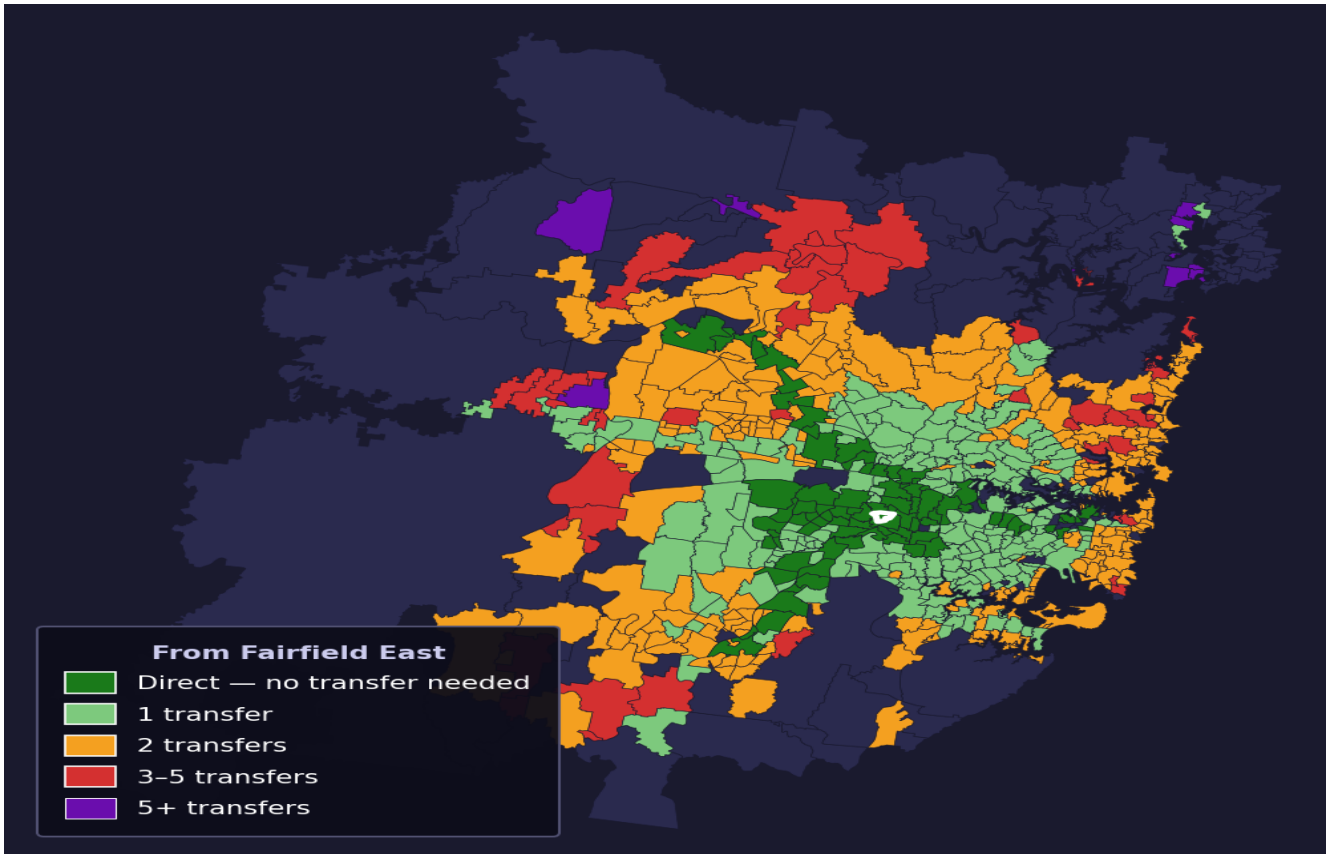

Fairfield East

Rank #274 of 781 suburbs

Composite 68 /100	Journey Quality 49 /100	Cost Efficiency 90 /100	Connectivity 78 /100
------------------------------------	--	--	---------------------------------------

Direct (0 transfers)	89 of 781
1 transfer	245 of 781
2 transfers	261 of 781
3-5 transfers	51 of 781
5+ transfers	134 of 781

Destination	Time	Single Trip	Weekly
Sydney CBD	100 min	\$6.37	\$50.00/wk
Parramatta	55 min	\$4.34	\$43.40/wk
Sydney Airport	147 min	\$7.51	
Macquarie Park	106 min	\$6.37	\$50.00/wk
Olympic Park	78 min	\$5.39	\$49.99/wk