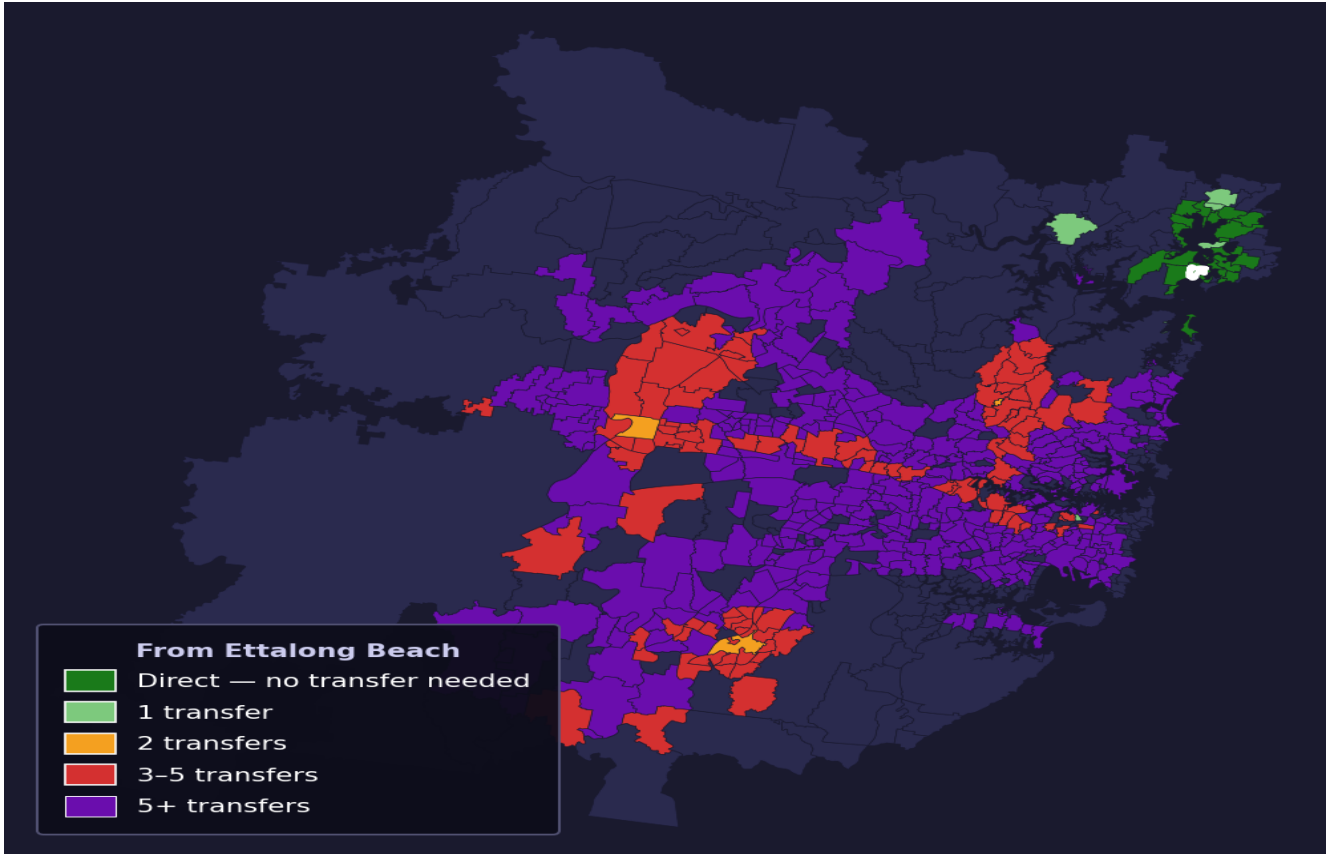

Ettalong Beach

Rank #691 of 781 suburbs

Composite 48 _{/100}	Journey Quality 41 _{/100}	Cost Efficiency 92 _{/100}	Connectivity 20 _{/100}
---	---	---	--

Direct (0 transfers)	29 of 781
1 transfer	7 of 781
2 transfers	3 of 781
3-5 transfers	109 of 781
5+ transfers	632 of 781

Destination	Time	Single Trip	Weekly
Sydney CBD	114 min	\$6.42	\$50.00/wk
Parramatta	202 min	\$10.54	\$50.00/wk
Sydney Airport	202 min	\$9.09	
Macquarie Park	148 min	\$8.26	\$50.00/wk
Olympic Park	176 min	\$13.49	\$50.00/wk