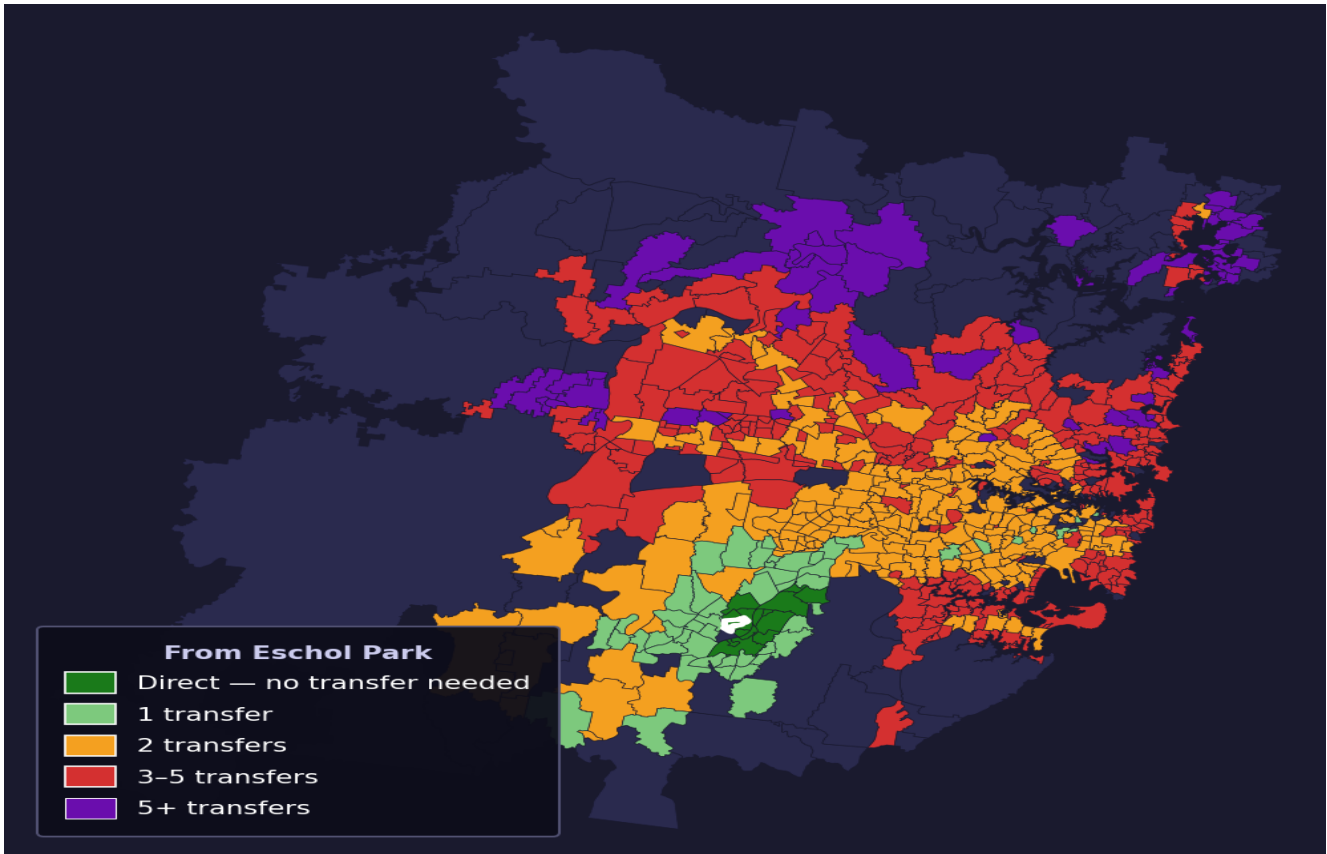

Eschol Park

Rank #590 of 781 suburbs

Composite 53 /100	Journey Quality 28 /100	Cost Efficiency 96 /100	Connectivity 54 /100
------------------------------------	--	--	---------------------------------------

Direct (0 transfers)	16 of 781
1 transfer	54 of 781
2 transfers	252 of 781
3-5 transfers	289 of 781
5+ transfers	169 of 781

Destination	Time	Single Trip	Weekly
Sydney CBD	139 min	\$6.55	\$49.27/wk
Parramatta	155 min	\$9.56	\$50.00/wk
Sydney Airport	197 min	\$8.58	
Macquarie Park	200 min	\$11.20	\$50.00/wk
Olympic Park	128 min	\$6.93	\$50.00/wk