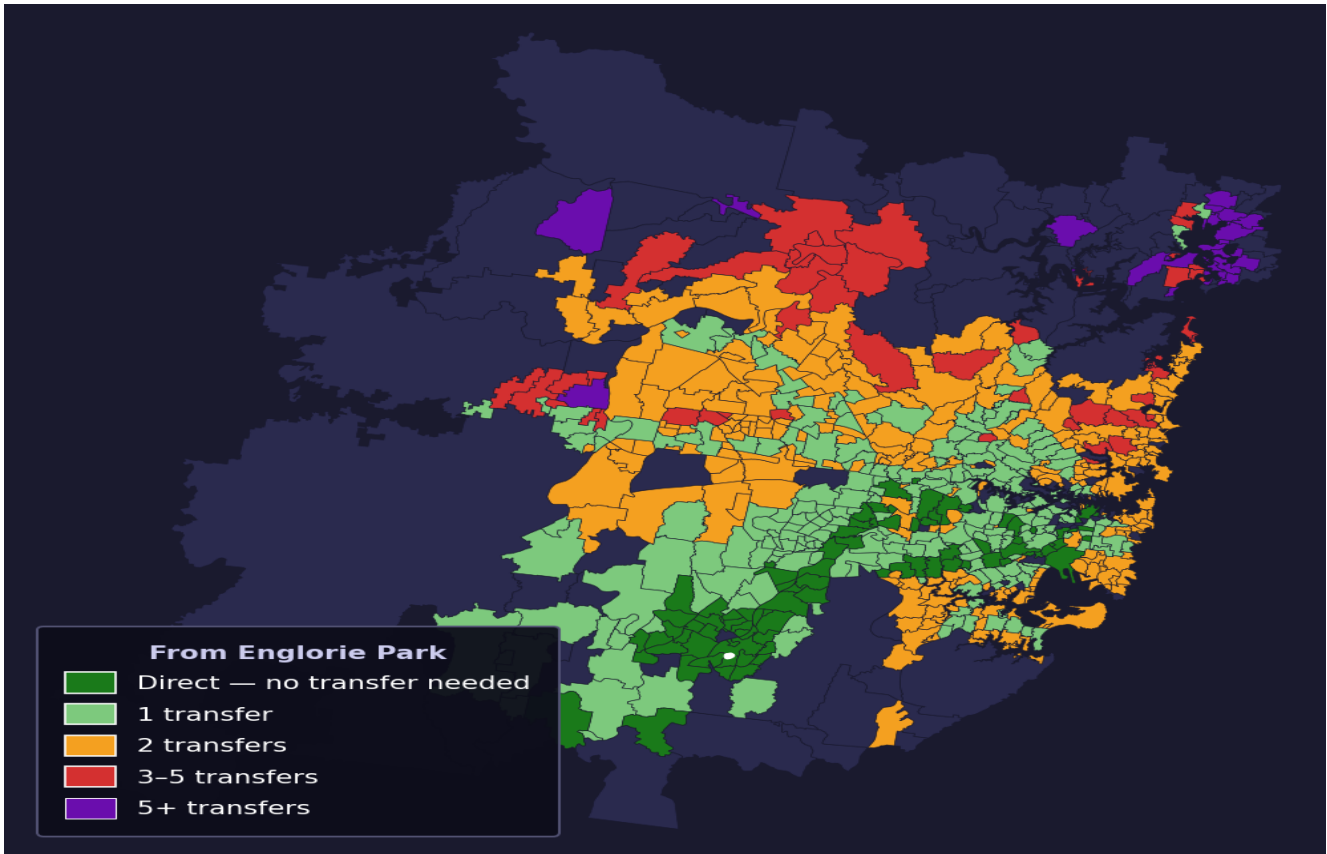

Englorie Park

Rank #366 of 781 suburbs

Composite 64 _{/100}	Journey Quality 36 _{/100}	Cost Efficiency 95 _{/100}	Connectivity 79 _{/100}
---	---	---	--

Direct (0 transfers)	89 of 781
1 transfer	244 of 781
2 transfers	270 of 781
3-5 transfers	50 of 781
5+ transfers	127 of 781

Destination	Time	Single Trip	Weekly
Sydney CBD	124 min	\$4.85	\$46.04/wk
Parramatta	194 min	\$6.88	\$50.00/wk
Sydney Airport	180 min	\$6.88	
Macquarie Park	186 min	\$6.88	\$50.00/wk
Olympic Park	128 min	\$6.93	\$50.00/wk